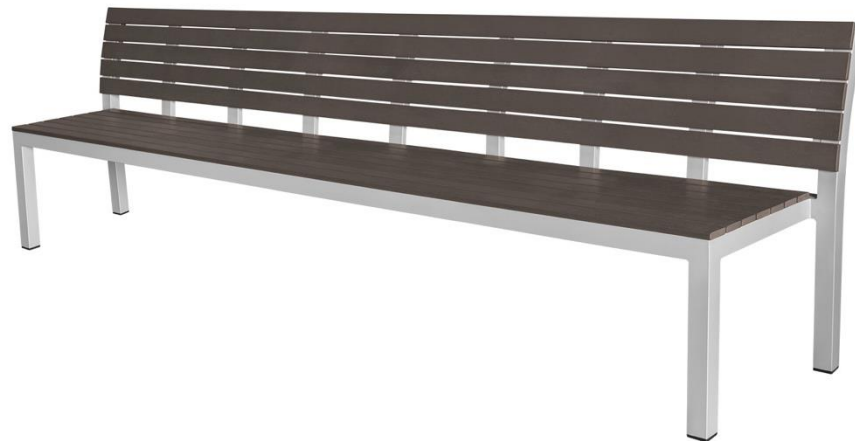

Vienna 6" Highback Bench SF-2404-186-F

Dimensions:*
 Width: 24" Seat Height: 18"
 Length / Depth: 68" Weight: 52 lbs.
 Height: 33" Stackability: 4"

Materials: Durawood
 Powder Coated Aluminum

Description: Powder coated aluminum is made with 90% recycled material.

***Screws must penetrate exactly 1/2" into table top.**

Vienna 8" Highback Bench SF-2404-187

Dimensions:*
 Width: 24" Seat Height: 18"
 Length / Depth: 91" Weight: 70 lbs.
 Height: 33" Stackability: 4"

Materials: Durawood
 Powder Coated Aluminum

Standard Finishes

Black Espresso Gray Teak

**Dimensions may vary by up to an inch.*

We are designer friendly! Find more textiles and finishes at www.sourcefurniture.com/finishes
 If you don't find what you are looking for online, call us at **1.844.366.8464**

***Screws must penetrate exactly 1/2" into table top.**

Vienna 10" Highback Bench SF-2404-189

Dimensions:*
 Width: 24" Seat Height: 18"
 Length / Depth: 120" Weight: 93 lbs.
 Height: 33" Stackability: 4"