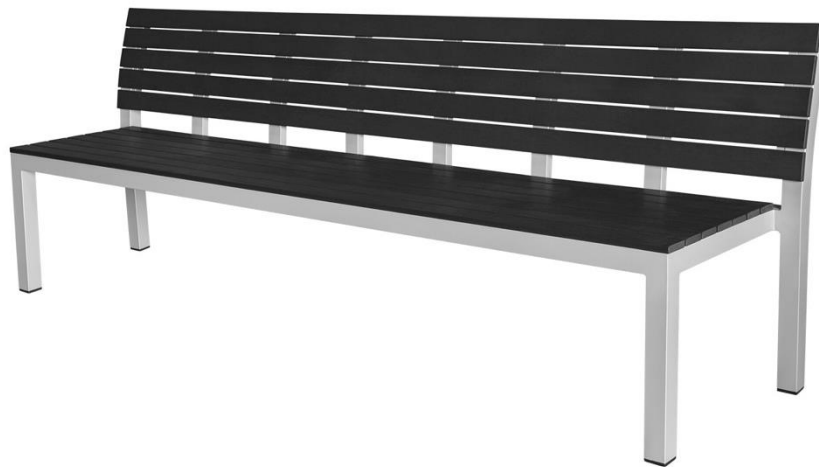

Vienna 6" Highback Bench SF-2404-186-F

Dimensions:*
 Width: 24" Seat Height: 18"
 Length / Depth: 68" Weight: 52 lbs.
 Height: 33" Stackability: 4"

Materials: Durawood
 Powder Coated Aluminum

Description: Powder coated aluminum is made with 90% recycled material.

Standard Finishes

Black Espresso Gray Teak

**Dimensions may vary by up to an inch.*

We are designer friendly! Find more textiles and finishes at www.sourcefurniture.com/finishes
 If you don't find what you are looking for online, call us at **1.844.366.8464**

***Screws must penetrate exactly 1/2" into table top.**

Vienna 8" Highback Bench SF-2404-187

Dimensions:*
 Width: 24" Seat Height: 18"
 Length / Depth: 91" Weight: 70 lbs.
 Height: 33" Stackability: 4"

Materials: Durawood
 Powder Coated Aluminum

***Screws must penetrate exactly 1/2" into table top.**

Vienna 10" Highback Bench SF-2404-189

Dimensions:*
 Width: 24" Seat Height: 18"
 Length / Depth: 120" Weight: 93 lbs.
 Height: 33" Stackability: 4"