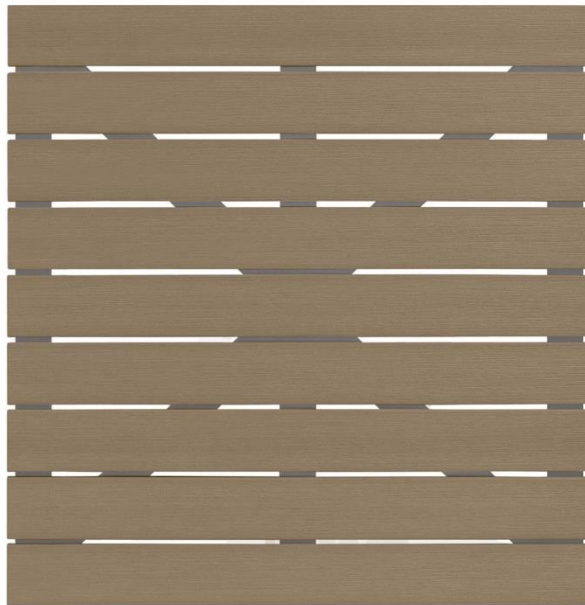

# Vienna Square Top 24" x 24" SF-2404-402

Dimensions:*	Height: 1" Length: 24" Depth: 24" Weight: 11 lbs.
Materials:	Durawood Powder Coated Aluminum
Description:	Powder coated aluminum is made with 90% recycled material.
Warranty:	Source Furniture® warrants its merchandise against manufacturer defects for three years (unless otherwise stated). Warranty is not applicable to any product that has been modified or subject to abuse, neglect, accident, or traditional wear and tear. Source Furniture's obligation under this guarantee is restricted to the initial buyer for repair and/or replacement of the defective item(s). This guarantee applies solely to items sold in North, Central and South America.

# Vienna Square Top 32" x 32" SF-2404-405

Dimensions:*	Height: 1" Length: 32" Depth: 32" Weight: 18 lbs.
Materials:	Durawood Powder Coated Aluminum
Description:	Powder coated aluminum is made with 90% recycled material.
Warranty:	Source Furniture® warrants its merchandise against manufacturer defects for three years (unless otherwise stated). Warranty is not applicable to any product that has been modified or subject to abuse, neglect, accident, or traditional wear and tear. Source Furniture's obligation under this guarantee is restricted to the initial buyer for repair and/or replacement of the defective item(s). This guarantee applies solely to items sold in North, Central and South America.