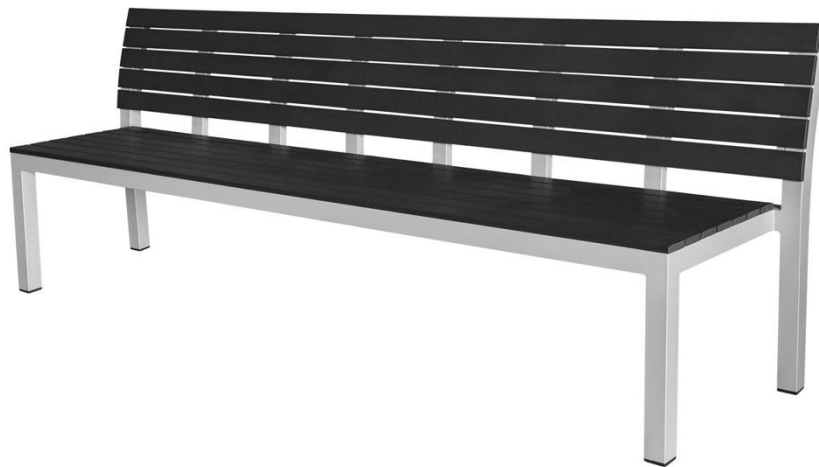

Vienna 6” Highback Bench SF-2404-186

Dimensions:*
 Width: 68” Seat Height: 18”
 Depth: 24” Weight: 52 lbs.
 Height: 33” Stackability: 4”

Materials:
 Durawood
 Powder Coated Aluminum

Description:
 Powder coated aluminum is made with 90% recycled material.

Standard Finishes

Black Espresso Gray Teak

**Dimensions may vary by up to an inch.*

We are designer friendly! Find more textiles and finishes at www.sourcefurniture.com/finishes
 If you don't find what you are looking for online, call us at **1.844.366.8464**

Vienna 8" Highback Bench SF-2404-187

Dimensions:*
 Width: 91" Seat Height: 18"
 Depth: 24" Weight: 70 lbs.
 Height: 33" Stackability: 4"

Materials:
 Durawood
 Powder Coated Aluminum

Description:
 Powder coated aluminum is made with 90% recycled material.

Vienna 10" Highback Bench SF-2404-189

Dimensions:*
 Width: 120" Seat Height: 18"
 Depth: 24" Weight: 93 lbs.
 Height: 33" Stackability: 4"

Materials:
 Durawood
 Powder Coated Aluminum

Description:
 Powder coated aluminum is made with 90% recycled material.