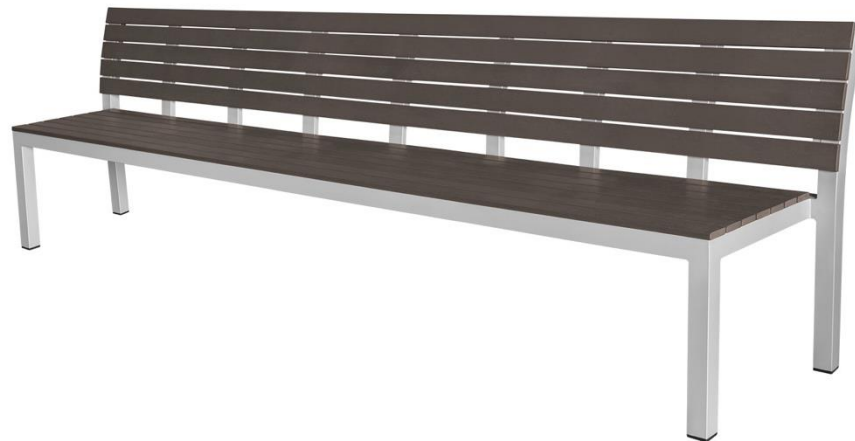

Vienna 6” Highback Bench SF-2404-186

Dimensions:*
 Width: 68” Seat Height: 18”
 Depth: 24” Weight: 52 lbs.
 Height: 33” Stackability: 4”

Materials:
 Durawood
 Powder Coated Aluminum

Description:
 Powder coated aluminum is made with 90% recycled material.

Vienna 8" Highback Bench SF-2404-187

Dimensions:*
 Width: 91" Seat Height: 18"
 Depth: 24" Weight: 70 lbs.
 Height: 33" Stackability: 4"

Materials:
 Durawood
 Powder Coated Aluminum

Description:
 Powder coated aluminum is made with 90% recycled material.

Standard Finishes

Black Espresso Gray Teak

**Dimensions may vary by up to an inch.*

We are designer friendly! Find more textiles and finishes at www.sourcefurniture.com/finishes
 If you don't find what you are looking for online, call us at **1.844.366.8464**

Vienna 10" Highback Bench SF-2404-189

Dimensions:*
 Width: 120" Seat Height: 18"
 Depth: 24" Weight: 93 lbs.
 Height: 33" Stackability: 4"

Materials:
 Durawood
 Powder Coated Aluminum

Description:
 Powder coated aluminum is made with 90% recycled material.