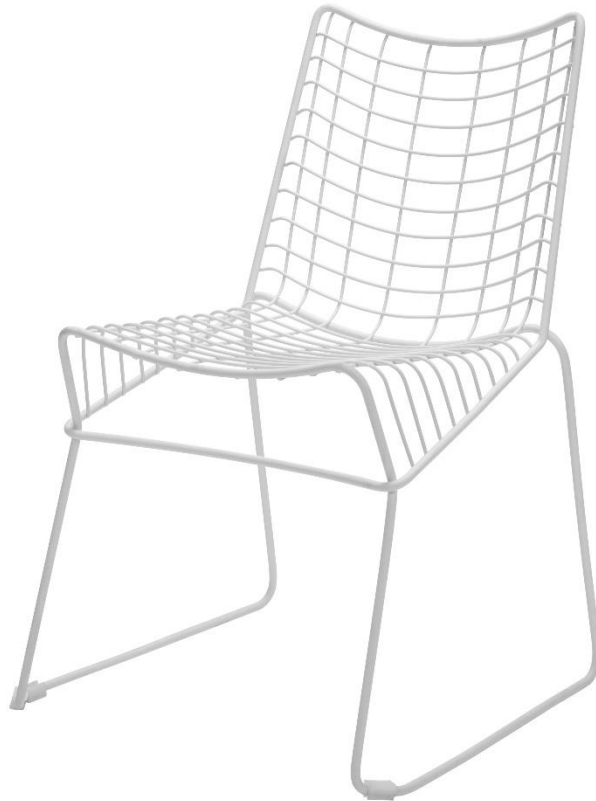

Tibeca Dining Chair Style 5 SF-1809-162-5 Ready-to-ship (R2S)

Technical Spec Sheet

Dimensions:

May vary by up to an inch

Width: 24"

Seat Width: 17"

Depth: 21"

Seat Depth: 14"

Height: 31"

Seat Height: 18"

Stackability: 6

Weight: 7 lbs.

Materials:

Upholstery or Awning grade Fabric

Description:

Textile wrapped powder coated aluminum frame.