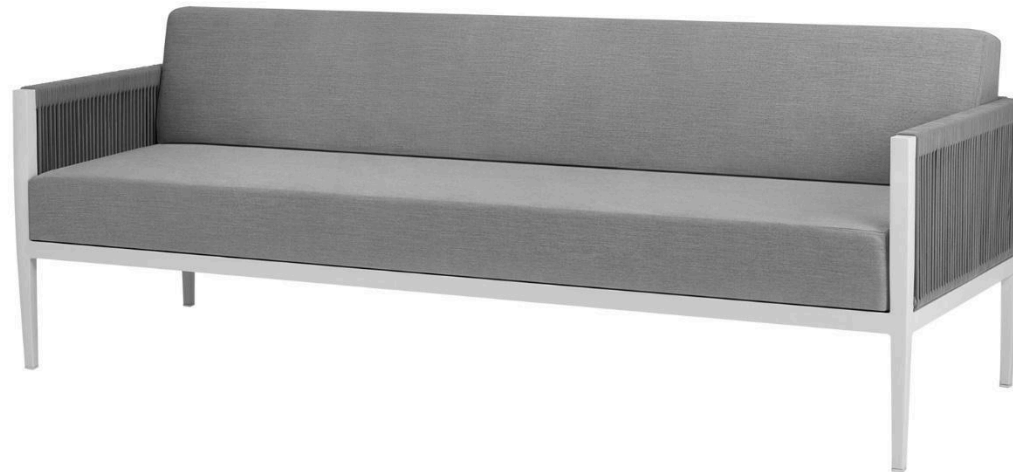

Skye Sofa SF-3303-103 Ready-to-ship (R2S)

Dimensions*:

Width: 79"	Seat Width: 75"
Depth: 32"	Seat Depth: 23"
Height: 32"	Seat Height: 19"
Arm Height: 26"	Weight: 57 lbs

Materials:

Powder Coated Aluminum Frame.
Durarope Strap Detail.

Description:

Powder Coated Aluminum Frame.
Durarope Strap Detail. Stocked in:
Black Durarope / Tex Black Frame;
Gray Durarope / Tex White Frame;
Teal/Gray Durarope / Tex Gray Frame;
Gray Durarop / Kessler Silver Frame.
Cushions are not included