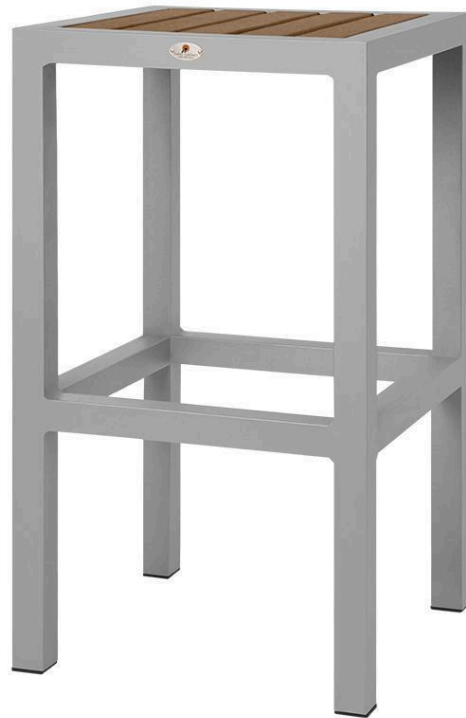

**Napa Bar Stool** SF-2405-177 Ready-to-ship (R2S)

Dimensions:\*

Width: 17"	Seat Width: 17"
Depth: 17"	Seat Depth: 17"
Height: 30"	Seat Height: 30"
	Weight: 15 lbs.

Materials:

Powder Coated Aluminum Frame  
Durawood

Description:

Powder coated aluminum frame with Durawood™ slats seat, back and arms. Backless Bar Stools stocked in Kessler Silver and Tex Black frame with all Durawood colors.

Warranty:

Source Furniture® warrants its merchandise against manufacturer defects for 3 years (unless otherwise stated). Warranty is not applicable to any product that has been modified or subject to abuse, neglect, accident, or traditional wear and tear. Source Furniture's obligation under this guarantee is restricted to the initial buyer for repair and/or replacement of the defective item(s). This guarantee applies solely to items sold in North, Central and South America.