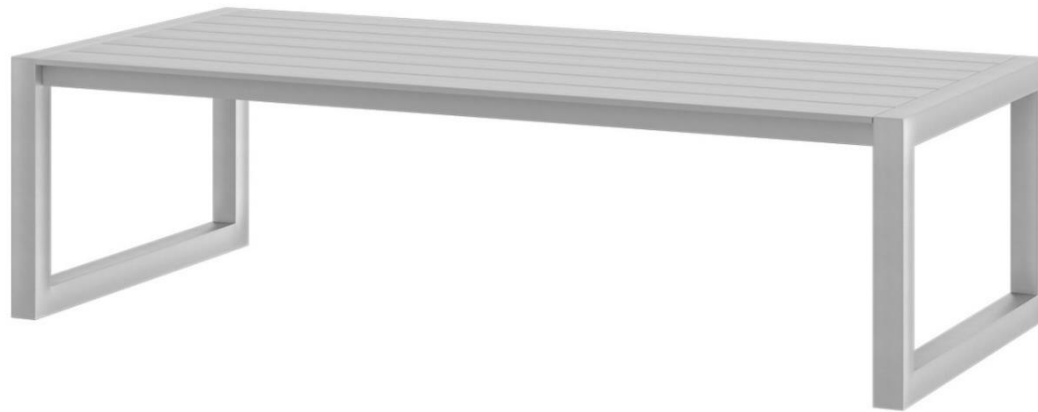

Iconic Small Rectangle Coffee Table SF-3217-310

Dimensions:*

Width: 65"
Depth: 30"
Height: 18"

Materials:

Powder Coated Aluminum Frame

Description:

Powder coated aluminum.

Warranty:

Textiles & Finishes

Made-to-order (M2O) - Iconic Small Rectangle Coffee Table is made to order.
**Dimensions may vary by up to an inch. Weights are an approximation for reference only.*

We are designer friendly! Find more textiles and finishes at www.sourcefurniture.com/finishes
If you don't find what you are looking for online, call us at **1.844.366.8464**
We also accept our **Customer's Own Material (C.O.M.)**