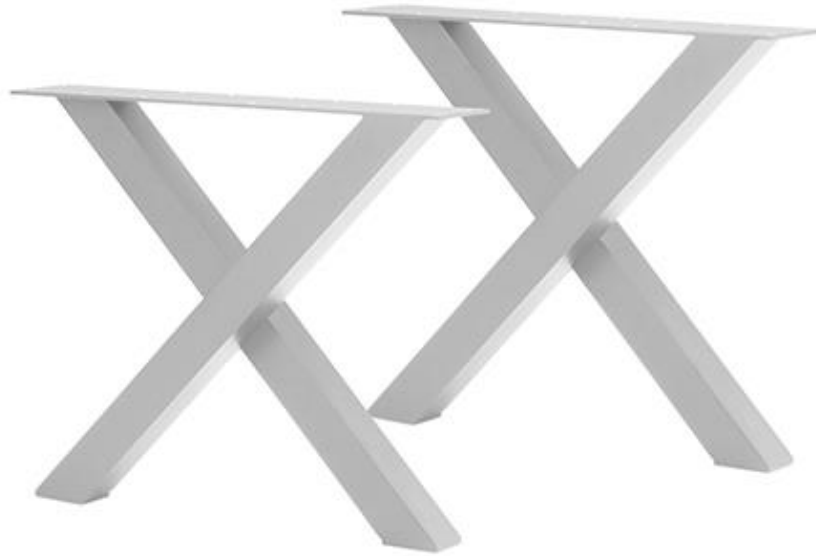

Contemporary X Style Dining Table Base SF-1030-616 Made-to-order (M2O)

Dimensions:*
*May vary by up
to an inch*

Width: 4"
Length / Depth: 35"
Height: 28"

Materials: Powder Coated Aluminum

Description: Powder coated aluminum frame.