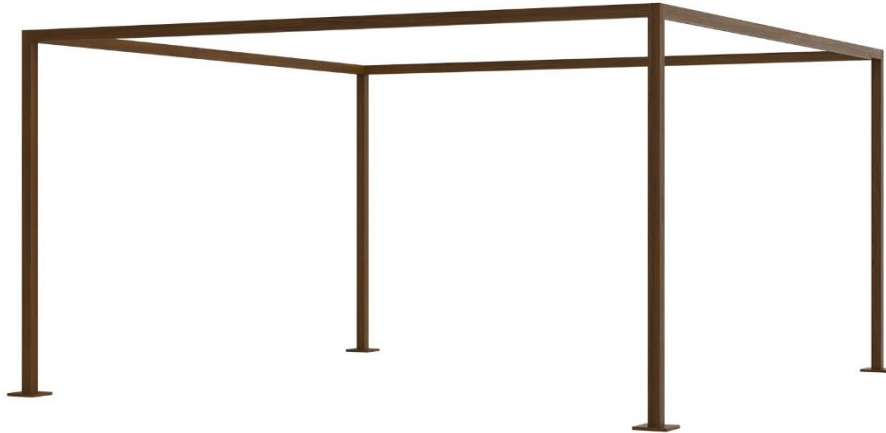

Breeze Cabana Wood Grain Frame - 15' SF-3406-659-WDG **Made-to-Order (M2O)**

Dimensions:*
*May vary by
up to an inch*

Width: 180"
Length / Depth: 180"
Height: 96"

Materials: Wood Grain Powder Coated Aluminum.

Description: Wood Grain Powder coated aluminum frame. Optional Fabric or Aluminum enhancements.

Warranty: Source Furniture® warrants its merchandise against manufacturer defects for 3 years (unless otherwise stated). Warranty is not applicable to any product that has been modified or subject to abuse, neglect, accident, or traditional wear and tear. Source Furniture's obligation under this guarantee is restricted to the initial buyer for repair and/or replacement of the defective item(s). This guarantee applies solely to items sold in North, Central and South America.
NO WARRANTY ON STANDARD CUSHIONS (INCLUDED).

Made-to-Order (M2O) – Breeze Cabana is Made to Order.
*Dimensions may vary by up to an inch. Weights are an approximation for reference only.

We are designer friendly! Find more textiles and finishes at www.sourcefurniture.com/finishes
If you don't find what you are looking for online, call us at **1.844.366.8464**
We also accept our **Customer's Own Material (C.O.M.)**