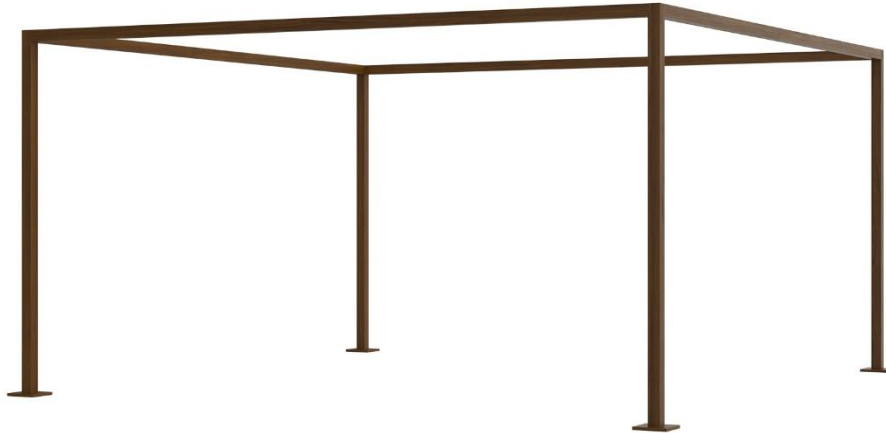

Breeze Cabana Wood Grain Frame - 8' SF-3406-650-WDG **Made-to-Order (M2O)**

Dimensions:
May vary by up
to an inch

Width: 96"
Length / Depth: 96"
Height: 96"

Materials: Wood Grain Powder Coated Aluminum.

Description: Wood Grain Powder coated aluminum frame. Optional Fabric or Aluminum enhancements.

Breeze Cabana Wood Grain Frame - 10' SF-3406-651-WDG **Made-to-Order (M2O)**

Dimensions:
May vary by up
to an inch

Width: 120"
Length / Depth: 120"
Height: 96"

Materials: Wood Grain Powder Coated Aluminum.

Breeze Cabana Wood Grain Frame - 15' SF-3406-659-WDG **Made-to-Order (M2O)**

Dimensions:*

*May vary by
up to an inch*

Width: 180"
Length / Depth: 180"
Height: 96"

Materials: Wood Grain Powder Coated Aluminum.