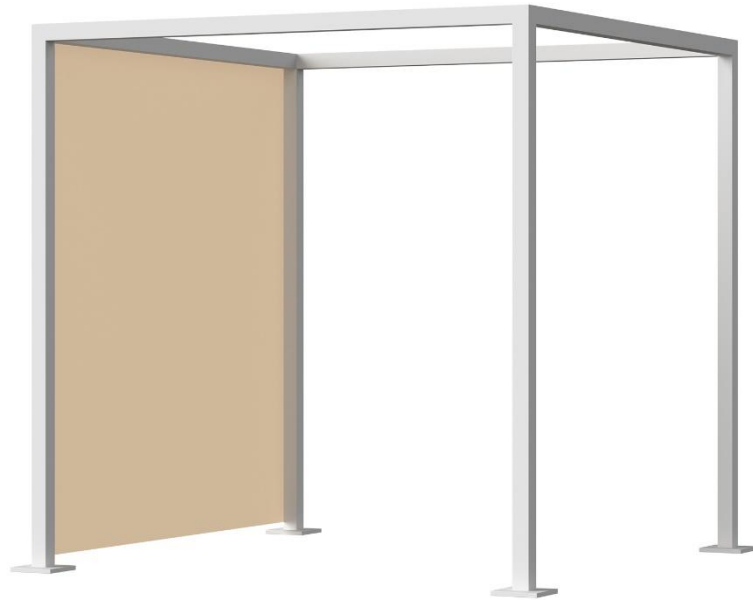

Breeze Cabana 8' Optional: Privacy Panel - Back SF-3406-1007-8 Made-to-Order (M2O)

Dimensions:
May vary by up
to an inch

Materials: Sling fabric

Description: Sling fabric privacy panel made to fit the back of the Breeze Cabana 8'.

Dimensions:
May vary by up
to an inch

Materials: Sling fabric

Description: Sling fabric panel made to fit the top of the Breeze Cabana 8'.

Warranty: Source Furniture® warrants its merchandise against manufacturer defects for 3 years (unless otherwise stated). Warranty is not applicable to any product that has been modified or subject to abuse, neglect, accident, or traditional wear and tear. Source Furniture's obligation under this guarantee is restricted to the initial buyer for repair and/or replacement of the defective item(s). This guarantee applies solely to items sold in North, Central and South America.
NO WARRANTY ON STANDARD CUSHIONS (INCLUDED)

Made-to-Order (M2O) – Breeze Cabana Sling Panel is Made to Order.
**Dimensions may vary by up to an inch. Weights are an approximation for reference only.*

We are designer friendly! Find more textiles and finishes at www.sourcefurniture.com/finishes
If you don't find what you are looking for online, call us at **1.844.366.8464**
We also accept our **Customer's Own Material (C.O.M.)**

Breeze Cabana 8' Optional: Privacy Panel - Left SF-3406-2003-8 **Made-to-Order (M2O)**

Dimensions:
May vary by up
to an inch

Materials: Sling fabric

Description: Sling privacy panel made to fit the left side of the Breeze Cabana 8'.