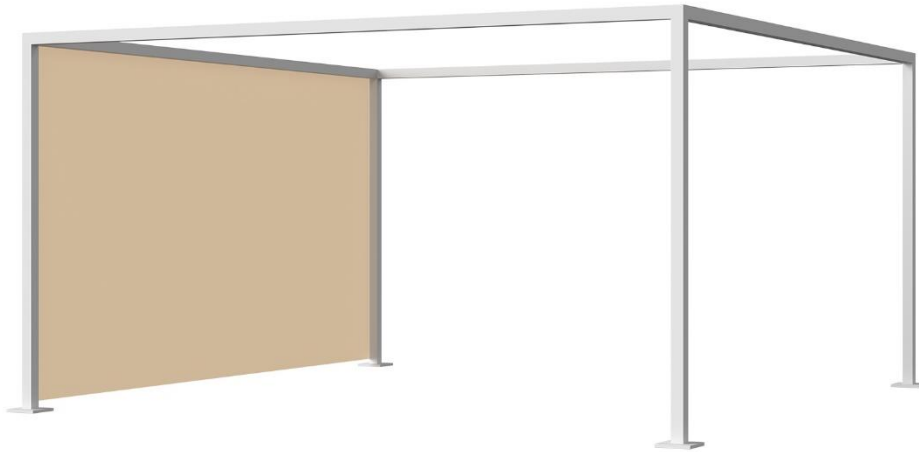

Dimensions:*
May vary by up
to an inch

Materials: Sling fabric

Description: Sling fabric panel made to fit the top of the Breeze Cabana 15'.

Warranty: Source Furniture® warrants its merchandise against manufacturer defects for 3 years (unless otherwise stated). Warranty is not applicable to any product that has been modified or subject to abuse, neglect, accident, or traditional wear and tear. Source Furniture's obligation under this guarantee is restricted to the initial buyer for repair and/or replacement of the defective item(s). This guarantee applies solely to items sold in North, Central and South America.
NO WARRANTY ON STANDARD CUSHIONS (INCLUDED)

Breeze Cabana 15' Optional: Privacy Panel - Left SF-3406-2003-15 **Made-to-Order (M2O)**

Dimensions:*
May vary by up
to an inch

Materials: Sling fabric

Description: Sling privacy panel made to fit the left side of the Breeze Cabana 15'.