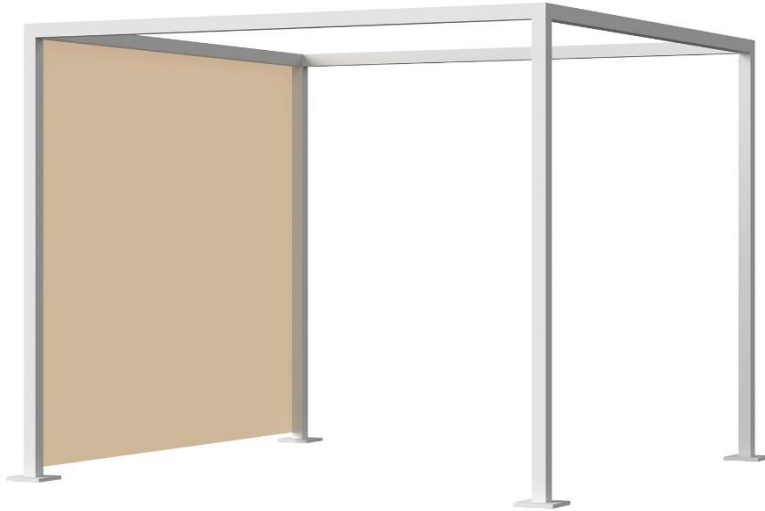

Dimensions:
May vary by up
to an inch

Materials: Sling fabric

Description: Sling fabric panel made to fit the top of the Breeze Cabana 10'.

Warranty: Source Furniture® warrants its merchandise against manufacturer defects for 3 years (unless otherwise stated). Warranty is not applicable to any product that has been modified or subject to abuse, neglect, accident, or traditional wear and tear. Source Furniture's obligation under this guarantee is restricted to the initial buyer for repair and/or replacement of the defective item(s). This guarantee applies solely to items sold in North, Central and South America.
NO WARRANTY ON STANDARD CUSHIONS (INCLUDED)

Breeze Cabana 10' Optional: Privacy Panel - Left SF-3406-2003-10 Made-to-Order (M2O)

Dimensions:*
May vary by up
to an inch

Materials: Sling fabric

Description: Sling privacy panel made to fit the left side of the Breeze Cabana 10'.