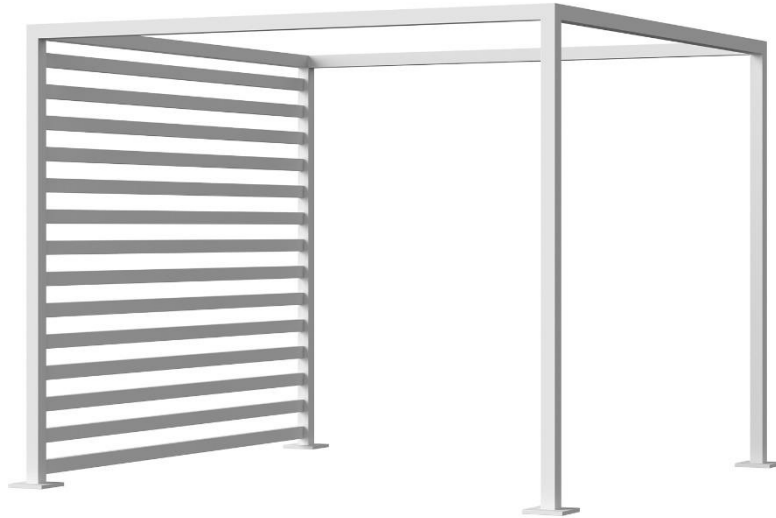

Breeze Cabana 10' Optional: Aluminum Slats - Left SF-3406-2000-10 Made-to-Order (M2O)

Dimensions:
May vary by up
to an inch

Materials: Powder Coated Aluminum

Description: Powder coated aluminum slats made to fit the left side of the Breeze Cabana 10'.

Warranty: Source Furniture® warrants its merchandise against manufacturer defects for 3 years (unless otherwise stated). Warranty is not applicable to any product that has been modified or subject to abuse, neglect, accident, or traditional wear and tear. Source Furniture's obligation under this guarantee is restricted to the initial buyer for repair and/or replacement of the defective item(s). This guarantee applies solely to items sold in North, Central and South America.
NO WARRANTY ON STANDARD CUSHIONS (INCLUDED)

Made-to-Order (M2O) – Breeze Cabana Optional Slats are Made to Order.
*Dimensions may vary by up to an inch. Weights are an approximation for reference only.

We are designer friendly! Find more textiles and finishes at www.sourcefurniture.com/finishes
If you don't find what you are looking for online, call us at **1.844.366.8464**
We also accept our **Customer's Own Material (C.O.M.)**