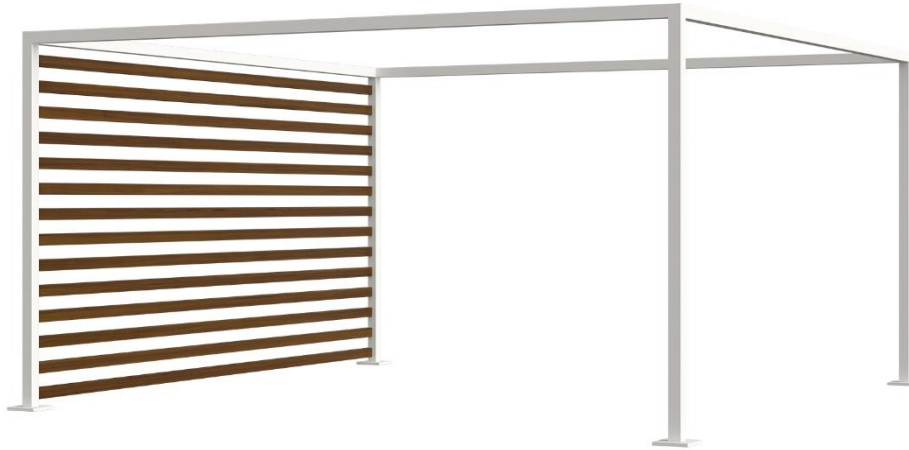

Breeze Cabana 15' Optional: Aluminum Wood Grain Slats - Left

SF-3406-2001-15 Made-to-Order (M2O)

Dimensions:*
May vary by up
to an inch

Materials: Powder Coated Aluminum

Description: Powder coated aluminum wood grain slats made to fit the left side of the Breeze Cabana 15'.

Warranty: Source Furniture® warrants its merchandise against manufacturer defects for 3 years (unless otherwise stated). Warranty is not applicable to any product that has been modified or subject to abuse, neglect, accident, or traditional wear and tear. Source Furniture's obligation under this guarantee is restricted to the initial buyer for repair and/or replacement of the defective item(s). This guarantee applies solely to items sold in North, Central and South America. NO WARRANTY ON STANDARD CUSHIONS (INCLUDED)

Made-to-Order (M2O) – Breeze Cabana Optional Slats are Made to Order.
*Dimensions may vary by up to an inch. Weights are an approximation for reference only.

We are designer friendly! Find more textiles and finishes at www.sourcefurniture.com/finishes
If you don't find what you are looking for online, call us at **1.844.366.8464**
We also accept our **Customer's Own Material (C.O.M.)**