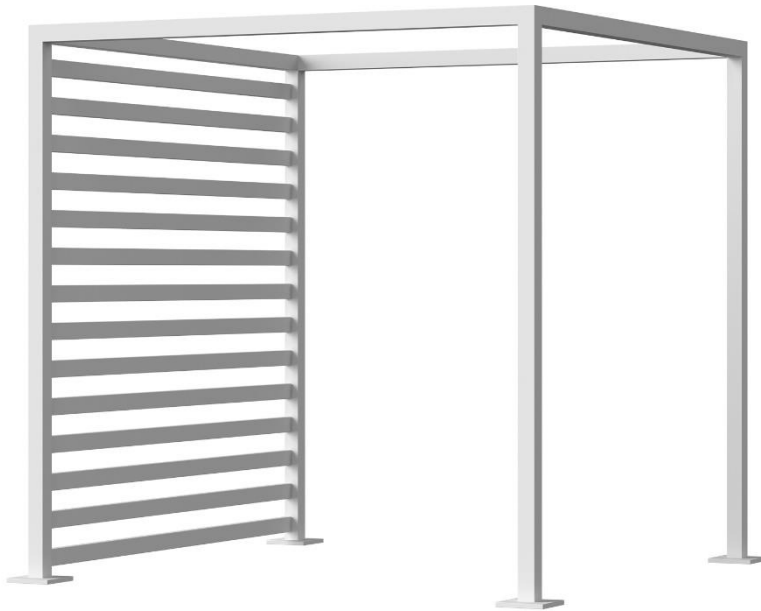

Breeze Cabana 8' Optional: Aluminum Slats - Left SF-3406-2000-8 Made-to-Order (M2O)

Dimensions:*
May vary by up
to an inch

Materials: Powder Coated Aluminum

Description: Powder coated aluminum slats made to fit the left side of the Breeze Cabana 8'.

Warranty: Source Furniture® warrants its merchandise against manufacturer defects for 3 years (unless otherwise stated). Warranty is not applicable to any product that has been modified or subject to abuse, neglect, accident, or traditional wear and tear. Source Furniture's obligation under this guarantee is restricted to the initial buyer for repair and/or replacement of the defective item(s). This guarantee applies solely to items sold in North, Central and South America.
NO WARRANTY ON STANDARD CUSHIONS (INCLUDED)

Made-to-Order (M2O) – Breeze Cabana Optional Slats are Made to Order.
*Dimensions may vary by up to an inch. Weights are an approximation for reference only.

We are designer friendly! Find more textiles and finishes at www.sourcefurniture.com/finishes
If you don't find what you are looking for online, call us at **1.844.366.8464**
We also accept our **Customer's Own Material (C.O.M.)**