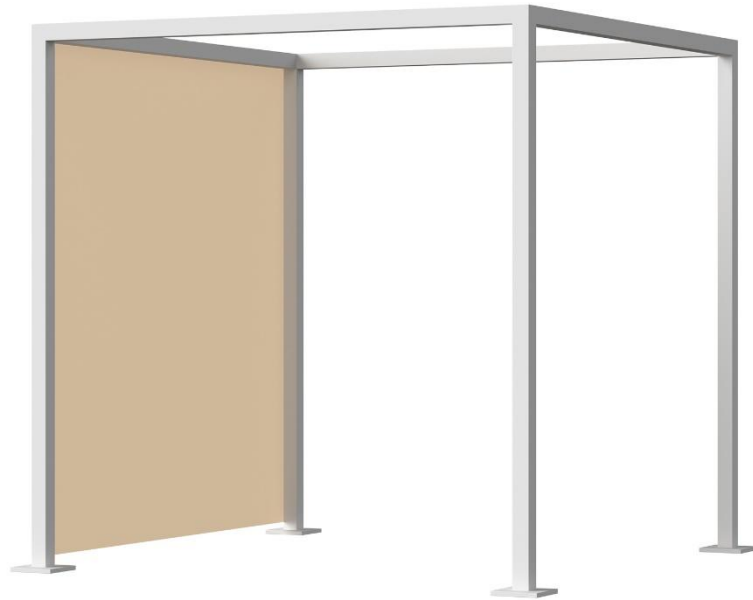

Breeze Cabana 8' Optional: Privacy Panel - Left SF-3406-2003-8 **Made-to-Order (M2O)**

Dimensions:
May vary by up
to an inch

Materials: Sling fabric

Description: Sling privacy panel made to fit the left side of the Breeze Cabana 8'.

Warranty: Source Furniture® warrants its merchandise against manufacturer defects for 3 years (unless otherwise stated). Warranty is not applicable to any product that has been modified or subject to abuse, neglect, accident, or traditional wear and tear. Source Furniture's obligation under this guarantee is restricted to the initial buyer for repair and/or replacement of the defective item(s). This guarantee applies solely to items sold in North, Central and South America.
NO WARRANTY ON STANDARD CUSHIONS (INCLUDED)

Made-to-Order (M2O) – Breeze Cabana Optional Privacy Panels are Made to Order.

*Dimensions may vary by up to an inch. Weights are an approximation for reference only.

We are designer friendly! Find more textiles and finishes at www.sourcefurniture.com/finishes

If you don't find what you are looking for online, call us at **1.844.366.8464**

We also accept our **Customer's Own Material (C.O.M.)**