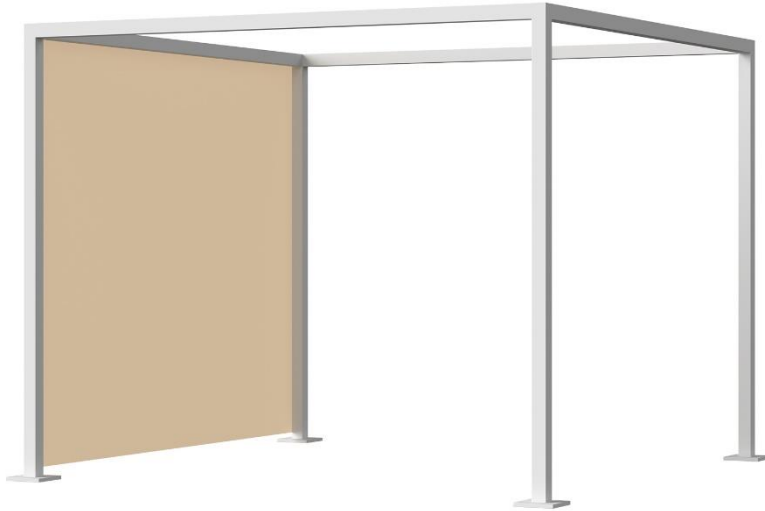

Breeze Cabana 10' Optional: Privacy Panel - Left SF-3406-2003-10 Made-to-Order (M2O)

Dimensions:*
May vary by up
to an inch

Materials: Sling fabric

Description: Sling privacy panel made to fit the left side of the Breeze Cabana 10'.

Warranty: Source Furniture® warrants its merchandise against manufacturer defects for 3 years (unless otherwise stated). Warranty is not applicable to any product that has been modified or subject to abuse, neglect, accident, or traditional wear and tear. Source Furniture's obligation under this guarantee is restricted to the initial buyer for repair and/or replacement of the defective item(s). This guarantee applies solely to items sold in North, Central and South America.
NO WARRANTY ON STANDARD CUSHIONS (INCLUDED)

Made-to-Order (M2O) – Breeze Cabana Optional Privacy Panels are Made to Order.

*Dimensions may vary by up to an inch. Weights are an approximation for reference only.

We are designer friendly! Find more textiles and finishes at www.sourcefurniture.com/finishes

If you don't find what you are looking for online, call us at **1.844.366.8464**

We also accept our **Customer's Own Material (C.O.M.)**