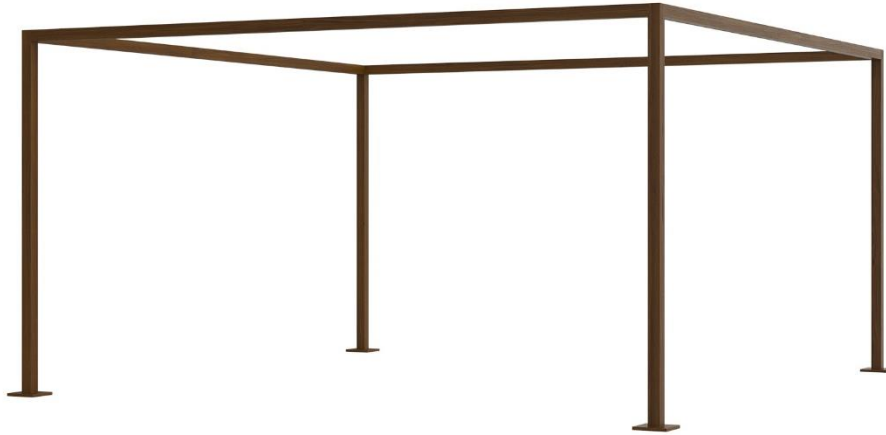

Breeze Cabana Wood Grain Frame - 15' SF-3406-659-WDG **Made-to-Order (M2O)**

Dimensions:*

*May vary by
up to an inch*

Width: 180"
Length / Depth: 180"
Height: 96"

Materials: Wood Grain Powder Coated Aluminum.

Description: Wood Grain Powder coated aluminum frame. Optional Fabric or Aluminum enhancements.

Warranty: Source Furniture® warrants its merchandise against manufacturer defects for 3 years (unless otherwise stated). Warranty is not applicable to any product that has been modified or subject to abuse, neglect, accident, or traditional wear and tear. Source Furniture's obligation under this guarantee is restricted to the initial buyer for repair and/or replacement of the defective item(s). This guarantee applies solely to items sold in North, Central and South America.
NO WARRANTY ON STANDARD CUSHIONS (INCLUDED).

Made-to-Order (M2O) – Breeze Cabana is Made to Order.
*Dimensions may vary by up to an inch. Weights are an approximation for reference only.

We are designer friendly! Find more textiles and finishes at www.sourcefurniture.com/finishes
If you don't find what you are looking for online, call us at **1.844.366.8464**
We also accept our **Customer's Own Material (C.O.M.)**