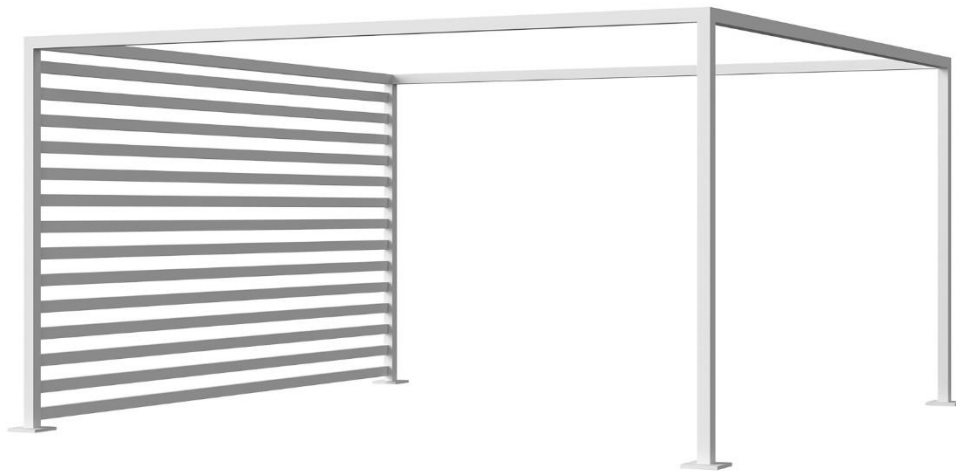

Breeze Cabana 15' Optional: Aluminum Slats - Left SF-3406-2000-15 Made-to-Order (M2O)

Materials: Powder Coated Aluminum

Description: Powder coated aluminum slats made to fit the left side of the Breeze Cabana 15'.

Warranty: Source Furniture® warrants its merchandise against manufacturer defects for 3 years (unless otherwise stated). Warranty is not applicable to any product that has been modified or subject to abuse, neglect, accident, or traditional wear and tear. Source Furniture's obligation under this guarantee is restricted to the initial buyer for repair and/or replacement of the defective item(s). This guarantee applies solely to items sold in North, Central and South America.
NO WARRANTY ON STANDARD CUSHIONS (INCLUDED)

Made-to-Order (M2O) – Breeze Cabana Optional Slats are Made to Order.
*Dimensions may vary by up to an inch. Weights are an approximation for reference only.

We are designer friendly! Find more textiles and finishes at www.sourcefurniture.com/finishes
If you don't find what you are looking for online, call us at **1.844.366.8464**
We also accept our **Customer's Own Material (C.O.M.)**