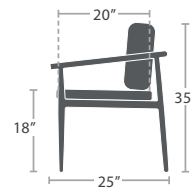

VINES COLLECTION

POWDER COATED ALUMINUM FRAME | DURAROPES BODY

CLUB CHAIR SF-1035-101

MADE TO ORDER

LOVESEAT SF-1035-102

MADE TO ORDER

SOFA SF-1035-103

MADE TO ORDER

DINING ARM CHAIR SF-1035-163

MADE TO ORDER

BAR ARM CHAIR SF-1035-173

MADE TO ORDER

COFFEE TABLE SF-1035-311

READY TO SHIP

SMALL END TABLE SF-1035-302

READY TO SHIP

LARGE END TABLE SF-1035-303

READY TO SHIP