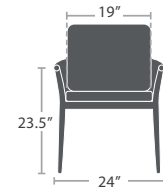

VINES COLLECTION

POWDER COATED ALUMINUM FRAME | DURAROPES BODY

CLUB CHAIR SF-1035-101

MADE TO ORDER

LOVESEAT SF-1035-102

MADE TO ORDER

SOFA SF-1035-103

MADE TO ORDER