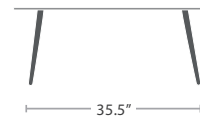

COFFEE TABLE SF-1035-311

READY TO SHIP