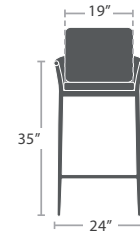

BAR ARM CHAIR SF-1035-173

MADE TO ORDER