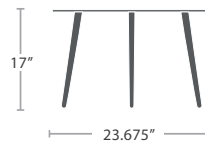

DINING ARM CHAIR SF-1035-163

MADE TO ORDER

BAR ARM CHAIR SF-1035-173

MADE TO ORDER

COFFEE TABLE SF-1035-311

READY TO SHIP

SMALL END TABLE SF-1035-302

READY TO SHIP

LARGE END TABLE SF-1035-303

READY TO SHIP