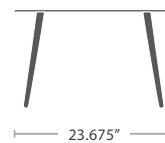

DINING ARM CHAIR SF-1035-163

MADE TO ORDER

BAR ARM CHAIR SF-1035-173

MADE TO ORDER

COFFEE TABLE SF-1035-311

READY TO SHIP

SMALL END TABLE SF-1035-302

READY TO SHIP

LARGE END TABLE SF-1035-303

READY TO SHIP