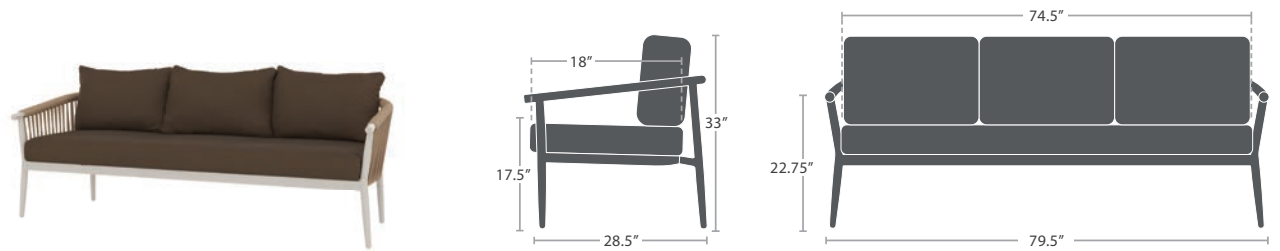

VINES COLLECTION

POWDER COATED ALUMINUM FRAME | DURAROPES BODY

CLUB CHAIR SF-1035-101

MADE TO ORDER

LOVESEAT SF-1035-102

MADE TO ORDER

SOFA SF-1035-103

MADE TO ORDER

DINING ARM CHAIR SF-1035-163

MADE TO ORDER

BAR ARM CHAIR SF-1035-173

MADE TO ORDER

COFFEE TABLE SF-1035-311

READY TO SHIP

SMALL END TABLE SF-1035-302

READY TO SHIP

LARGE END TABLE SF-1035-303

READY TO SHIP