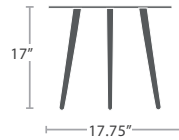

DINING ARM CHAIR SF-1035-163

MADE TO ORDER

BAR ARM CHAIR SF-1035-173

MADE TO ORDER

COFFEE TABLE SF-1035-311

READY TO SHIP

SMALL END TABLE SF-1035-302

READY TO SHIP

LARGE END TABLE SF-1035-303

READY TO SHIP