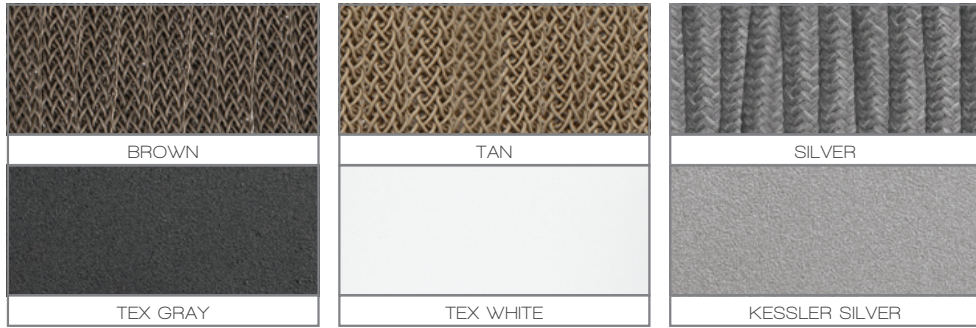

VINES COLLECTION

POWDER COATED ALUMINUM FRAME | DURAROPES BODY

CLUB CHAIR SF-1035-101

MADE TO ORDER

LOVESEAT SF-1035-102

MADE TO ORDER

SOFA SF-1035-103

MADE TO ORDER