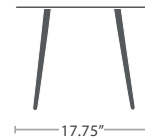

DINING ARM CHAIR SF-1035-163

MADE TO ORDER

BAR ARM CHAIR SF-1035-173

MADE TO ORDER

COFFEE TABLE SF-1035-311

READY TO SHIP

SMALL END TABLE SF-1035-302

READY TO SHIP

LARGE END TABLE SF-1035-303

READY TO SHIP