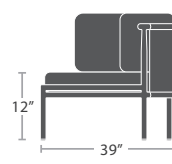

READY TO SHIP

11 lbs.

CLUB CHAIR SF-3303-101

READY TO SHIP

31 lbs.

CLUB CHAIR STYLE 2 SF-3303-101-2

READY TO SHIP

44 lbs.

LOVESEAT SF-3303-102

READY TO SHIP

57 lbs.

SOFA SF-3303-103

READY TO SHIP

23 lbs.

ARMLESS SOFA SF-3303-133

READY TO SHIP

47 lbs.

ARMLESS CHAISE SF-3303-134

READY TO SHIP

7 lbs.

DINING ARM CHAIR SF-3303-163

READY TO SHIP

11 lbs.

BAR ARM CHAIR SF-3303-173