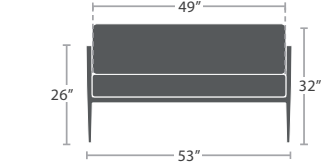

12 lbs.

SIDE TABLE ROUND SF-3303-322

READY TO SHIP

18 lbs.

SMALL COFFEE TABLE ROUND SF-3303-320

READY TO SHIP

23 lbs.

COFFEE TABLE ROUND SF-3303-321

READY TO SHIP

11 lbs.

CLUB CHAIR SF-3303-101

READY TO SHIP

31 lbs.

CLUB CHAIR STYLE 2 SF-3303-101-2

READY TO SHIP

44 lbs.

LOVESEAT SF-3303-102

READY TO SHIP

57 lbs.

SOFA SF-3303-103

READY TO SHIP

23 lbs.

ARMLESS SOFA SF-3303-133

READY TO SHIP