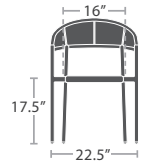

READY TO SHIP

11 lbs.

CLUB CHAIR SF-3303-101

READY TO SHIP

31 lbs.

CLUB CHAIR STYLE 2 SF-3303-101-2

READY TO SHIP

44 lbs.

LOVESEAT SF-3303-102

READY TO SHIP

57 lbs.

SOFA SF-3303-103

READY TO SHIP

23 lbs.

ARMLESS SOFA SF-3303-133

READY TO SHIP

47 lbs.

ARMLESS CHAISE SF-3303-134

READY TO SHIP

7 lbs.

DINING ARM CHAIR SF-3303-163

READY TO SHIP

11 lbs.

BAR ARM CHAIR SF-3303-173