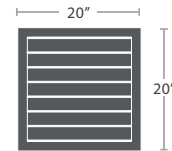

LOVESEAT SF-3303-102

READY TO SHIP

57 lbs.

SOFA SF-3303-103

READY TO SHIP

23 lbs.

ARMLESS SOFA SF-3303-133

READY TO SHIP

47 lbs.

ARMLESS CHAISE SF-3303-134

READY TO SHIP

7 lbs.

DINING ARM CHAIR SF-3303-163

READY TO SHIP

11 lbs.

BAR ARM CHAIR SF-3303-173

READY TO SHIP

END TABLE (SQUARE) SF-3303-303

READY TO SHIP

COFFEE TABLE (SQUARE) SF-3303-301

READY TO SHIP

COFFEE TABLE (RECTANGULAR) SF-3303-311

READY TO SHIP