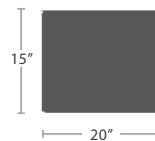

12 lbs.

SIDE TABLE ROUND SF-3303-322

READY TO SHIP

18 lbs.

SMALL COFFEE TABLE ROUND SF-3303-320

READY TO SHIP

23 lbs.

COFFEE TABLE ROUND SF-3303-321