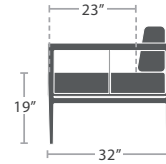

12 lbs.

SIDE TABLE ROUND SF-3303-322

READY TO SHIP

18 lbs.

SMALL COFFEE TABLE ROUND SF-3303-320

READY TO SHIP

23 lbs.

COFFEE TABLE ROUND SF-3303-321

READY TO SHIP

11 lbs.

CLUB CHAIR SF-3303-101

READY TO SHIP

31 lbs.

CLUB CHAIR STYLE 2 SF-3303-101-2

READY TO SHIP

44 lbs.