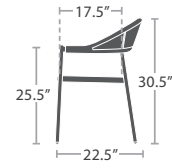

12 lbs.

SIDE TABLE ROUND SF-3303-322

READY TO SHIP

18 lbs.

SMALL COFFEE TABLE ROUND SF-3303-320

READY TO SHIP

23 lbs.

COFFEE TABLE ROUND SF-3303-321

READY TO SHIP

11 lbs.

CLUB CHAIR SF-3303-101

READY TO SHIP

31 lbs.

CLUB CHAIR STYLE 2 SF-3303-101-2

READY TO SHIP

44 lbs.

LOVESEAT SF-3303-102

READY TO SHIP

57 lbs.

SOFA SF-3303-103

READY TO SHIP

23 lbs.

ARMLESS SOFA SF-3303-133

READY TO SHIP

47 lbs.

ARMLESS CHAISE SF-3303-134

READY TO SHIP

7 lbs.

DINING ARM CHAIR SF-3303-163

READY TO SHIP

11 lbs.

BAR ARM CHAIR SF-3303-173