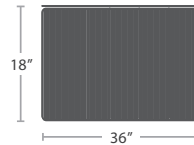

12 lbs.

SIDE TABLE ROUND SF-3303-322

READY TO SHIP

18 lbs.

SMALL COFFEE TABLE ROUND SF-3303-320

READY TO SHIP

23 lbs.

COFFEE TABLE ROUND SF-3303-321