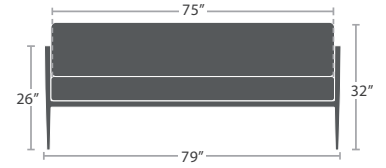

12 lbs.

SIDE TABLE ROUND SF-3303-322

READY TO SHIP

18 lbs.

SMALL COFFEE TABLE ROUND SF-3303-320

READY TO SHIP

23 lbs.

COFFEE TABLE ROUND SF-3303-321

READY TO SHIP

11 lbs.

CLUB CHAIR SF-3303-101

READY TO SHIP

31 lbs.

CLUB CHAIR STYLE 2 SF-3303-101-2

READY TO SHIP

44 lbs.

LOVESEAT SF-3303-102

READY TO SHIP

57 lbs.

SOFA SF-3303-103

READY TO SHIP

23 lbs.

ARMLESS SOFA SF-3303-133

READY TO SHIP