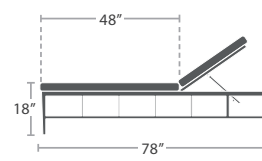

READY TO SHIP

11 lbs.

CLUB CHAIR SF-3303-101

READY TO SHIP

31 lbs.

CLUB CHAIR STYLE 2 SF-3303-101-2

READY TO SHIP

44 lbs.

LOVESEAT SF-3303-102

READY TO SHIP

57 lbs.

SOFA SF-3303-103

READY TO SHIP

23 lbs.

ARMLESS SOFA SF-3303-133

READY TO SHIP