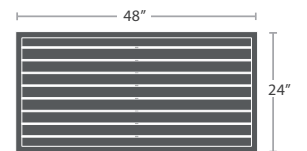

READY TO SHIP

END TABLE (SQUARE) SF-3303-303

READY TO SHIP

COFFEE TABLE (SQUARE) SF-3303-301

READY TO SHIP

COFFEE TABLE (RECTANGULAR) SF-3303-311

READY TO SHIP