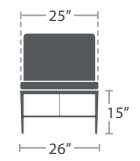

READY TO SHIP

11 lbs.

CLUB CHAIR SF-3303-101

READY TO SHIP

31 lbs.

CLUB CHAIR STYLE 2 SF-3303-101-2

READY TO SHIP

44 lbs.

LOVESEAT SF-3303-102

READY TO SHIP

57 lbs.

SOFA SF-3303-103

READY TO SHIP

23 lbs.

ARMLESS SOFA SF-3303-133

READY TO SHIP