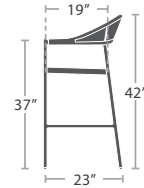

LOVESEAT SF-3303-102

READY TO SHIP

57 lbs.

SOFA SF-3303-103

READY TO SHIP

23 lbs.

ARMLESS SOFA SF-3303-133

READY TO SHIP

47 lbs.

ARMLESS CHAISE SF-3303-134

READY TO SHIP

7 lbs.

DINING ARM CHAIR SF-3303-163

READY TO SHIP

11 lbs.

BAR ARM CHAIR SF-3303-173

READY TO SHIP

END TABLE (SQUARE) SF-3303-303

READY TO SHIP

COFFEE TABLE (SQUARE) SF-3303-301

READY TO SHIP

COFFEE TABLE (RECTANGULAR) SF-3303-311

READY TO SHIP