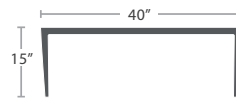

LOVESEAT SF-3303-102

READY TO SHIP

57 lbs.

SOFA SF-3303-103

READY TO SHIP

23 lbs.

ARMLESS SOFA SF-3303-133

READY TO SHIP

47 lbs.

ARMLESS CHAISE SF-3303-134

READY TO SHIP

7 lbs.

DINING ARM CHAIR SF-3303-163

READY TO SHIP

11 lbs.

BAR ARM CHAIR SF-3303-173

READY TO SHIP

END TABLE (SQUARE) SF-3303-303

READY TO SHIP

COFFEE TABLE (SQUARE) SF-3303-301

READY TO SHIP

COFFEE TABLE (RECTANGULAR) SF-3303-311

READY TO SHIP