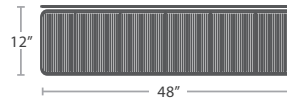

12 lbs.

SIDE TABLE ROUND SF-3303-322

READY TO SHIP

18 lbs.

SMALL COFFEE TABLE ROUND SF-3303-320

READY TO SHIP

23 lbs.

COFFEE TABLE ROUND SF-3303-321

READY TO SHIP

11 lbs.

CLUB CHAIR SF-3303-101

READY TO SHIP

31 lbs.

CLUB CHAIR STYLE 2 SF-3303-101-2

READY TO SHIP

44 lbs.