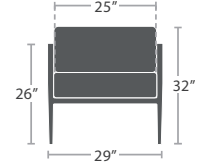

12 lbs.

SIDE TABLE ROUND SF-3303-322

READY TO SHIP

18 lbs.

SMALL COFFEE TABLE ROUND SF-3303-320

READY TO SHIP

23 lbs.

COFFEE TABLE ROUND SF-3303-321

READY TO SHIP

11 lbs.

CLUB CHAIR SF-3303-101

READY TO SHIP

31 lbs.

CLUB CHAIR STYLE 2 SF-3303-101-2

READY TO SHIP

44 lbs.