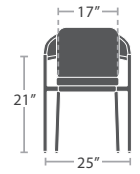

12 lbs.

SIDE TABLE ROUND SF-3303-322

READY TO SHIP

18 lbs.

SMALL COFFEE TABLE ROUND SF-3303-320

READY TO SHIP

23 lbs.

COFFEE TABLE ROUND SF-3303-321

READY TO SHIP

11 lbs.

CLUB CHAIR SF-3303-101

READY TO SHIP

31 lbs.

CLUB CHAIR STYLE 2 SF-3303-101-2

READY TO SHIP

44 lbs.