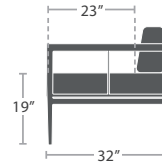

READY TO SHIP

11 lbs.

CLUB CHAIR SF-3303-101

READY TO SHIP

31 lbs.

CLUB CHAIR STYLE 2 SF-3303-101-2

READY TO SHIP

44 lbs.

LOVESEAT SF-3303-102

READY TO SHIP

57 lbs.

SOFA SF-3303-103

READY TO SHIP

23 lbs.

ARMLESS SOFA SF-3303-133

READY TO SHIP