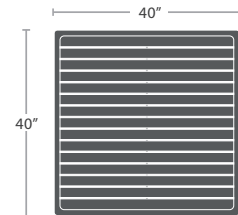

LOVESEAT SF-3303-102

READY TO SHIP

57 lbs.

SOFA SF-3303-103

READY TO SHIP

23 lbs.

ARMLESS SOFA SF-3303-133

READY TO SHIP

47 lbs.

ARMLESS CHAISE SF-3303-134

READY TO SHIP

7 lbs.

DINING ARM CHAIR SF-3303-163

READY TO SHIP

11 lbs.

BAR ARM CHAIR SF-3303-173

READY TO SHIP

END TABLE (SQUARE) SF-3303-303

READY TO SHIP

COFFEE TABLE (SQUARE) SF-3303-301

READY TO SHIP

COFFEE TABLE (RECTANGULAR) SF-3303-311

READY TO SHIP