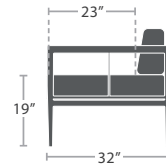

READY TO SHIP

11 lbs.

CLUB CHAIR SF-3303-101

READY TO SHIP

31 lbs.

CLUB CHAIR STYLE 2 SF-3303-101-2

READY TO SHIP

44 lbs.

LOVESEAT SF-3303-102

READY TO SHIP

57 lbs.

SOFA SF-3303-103

READY TO SHIP

23 lbs.

ARMLESS SOFA SF-3303-133

READY TO SHIP