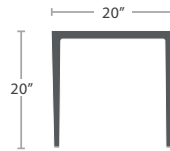

LOVESEAT SF-3303-102

READY TO SHIP

57 lbs.

SOFA SF-3303-103

READY TO SHIP

23 lbs.

ARMLESS SOFA SF-3303-133

READY TO SHIP

47 lbs.

ARMLESS CHAISE SF-3303-134

READY TO SHIP

7 lbs.

DINING ARM CHAIR SF-3303-163

READY TO SHIP

11 lbs.

BAR ARM CHAIR SF-3303-173

READY TO SHIP

END TABLE (SQUARE) SF-3303-303

READY TO SHIP

COFFEE TABLE (SQUARE) SF-3303-301

READY TO SHIP

COFFEE TABLE (RECTANGULAR) SF-3303-311

READY TO SHIP