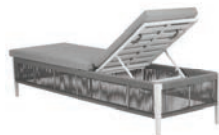

READY TO SHIP

11 lbs.

CLUB CHAIR SF-3303-101

READY TO SHIP

31 lbs.

CLUB CHAIR STYLE 2 SF-3303-101-2

READY TO SHIP

44 lbs.

LOVESEAT SF-3303-102

READY TO SHIP

57 lbs.

SOFA SF-3303-103

READY TO SHIP

23 lbs.

ARMLESS SOFA SF-3303-133

READY TO SHIP

47 lbs.

ARMLESS CHAISE SF-3303-134

READY TO SHIP

7 lbs.

DINING ARM CHAIR SF-3303-163

READY TO SHIP

11 lbs.

BAR ARM CHAIR SF-3303-173

READY TO SHIP

END TABLE (SQUARE) SF-3303-303

READY TO SHIP

COFFEE TABLE (SQUARE) SF-3303-301

READY TO SHIP

COFFEE TABLE (RECTANGULAR) SF-3303-311

READY TO SHIP