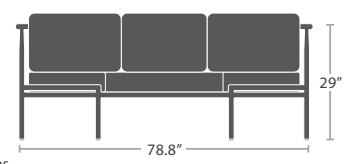

READY TO SHIP

11 lbs.

CLUB CHAIR SF-3303-101

READY TO SHIP

31 lbs.

CLUB CHAIR STYLE 2 SF-3303-101-2

READY TO SHIP

44 lbs.

LOVESEAT SF-3303-102

READY TO SHIP

57 lbs.

SOFA SF-3303-103

READY TO SHIP

23 lbs.

ARMLESS SOFA SF-3303-133

READY TO SHIP

47 lbs.

ARMLESS CHAISE SF-3303-134

READY TO SHIP

7 lbs.

DINING ARM CHAIR SF-3303-163

READY TO SHIP

11 lbs.

BAR ARM CHAIR SF-3303-173