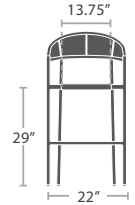

LOVESEAT SF-3303-102

READY TO SHIP

57 lbs.

SOFA SF-3303-103

READY TO SHIP

23 lbs.

ARMLESS SOFA SF-3303-133

READY TO SHIP

47 lbs.

ARMLESS CHAISE SF-3303-134

READY TO SHIP

7 lbs.

DINING ARM CHAIR SF-3303-163

READY TO SHIP

11 lbs.

BAR ARM CHAIR SF-3303-173

READY TO SHIP

END TABLE (SQUARE) SF-3303-303

READY TO SHIP

COFFEE TABLE (SQUARE) SF-3303-301

READY TO SHIP

COFFEE TABLE (RECTANGULAR) SF-3303-311

READY TO SHIP