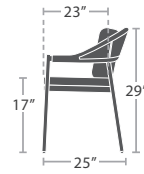

12 lbs.

SIDE TABLE ROUND SF-3303-322

READY TO SHIP

18 lbs.

SMALL COFFEE TABLE ROUND SF-3303-320

READY TO SHIP

23 lbs.

COFFEE TABLE ROUND SF-3303-321

READY TO SHIP

11 lbs.

CLUB CHAIR SF-3303-101

READY TO SHIP

31 lbs.

CLUB CHAIR STYLE 2 SF-3303-101-2

READY TO SHIP

44 lbs.