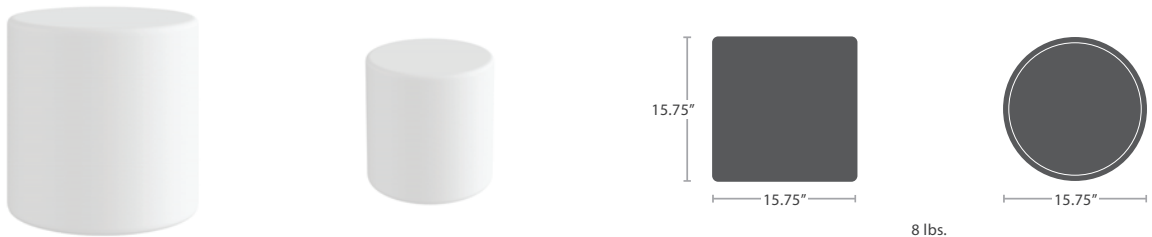

# SHELF SERIES

## MATERIAL OVERVIEW

POLYETHYLENE (PE)

ARMLESS CHAISE SF-2037-134

READY TO SHIP

SIDE TABLE (ROUND) SF-2037-320

READY TO SHIP