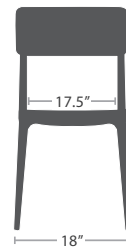

ALBANY SERIES

MATERIAL OVERVIEW

INJECTION MOLDED RESIN

8 lbs.

DINING CHAIR SC-2607-162

READY TO SHIP

STOCKED IN

GREEN