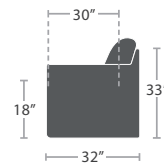

LUNA COLLECTION

MATERIAL OVERVIEW

POWDER COATED ALUMINUM FRAME | UPHOLSTERED BODY AND CUSHIONS

30 lbs.

CLUB CHAIR SF-1041-101

MADE TO ORDER

55 lbs.

LOVESEAT SF-1041-102

MADE TO ORDER

80 lbs.

SOFA SF-1041-103

MADE TO ORDER