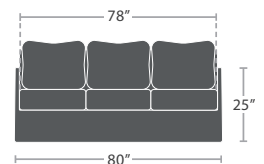

LUNA COLLECTION

MATERIAL OVERVIEW

POWDER COATED ALUMINUM FRAME | UPHOLSTERED BODY AND CUSHIONS

30 lbs.

CLUB CHAIR SF-1041-101

MADE TO ORDER

55 lbs.

LOVESEAT SF-1041-102

MADE TO ORDER

80 lbs.

SOFA SF-1041-103

MADE TO ORDER