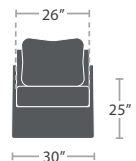

LUNA COLLECTION

MATERIAL OVERVIEW

POWDER COATED ALUMINUM FRAME | UPHOLSTERED BODY AND CUSHIONS

30 lbs.

CLUB CHAIR SF-1041-101

MADE TO ORDER

55 lbs.

LOVESEAT SF-1041-102

MADE TO ORDER

80 lbs.

SOFA SF-1041-103

MADE TO ORDER