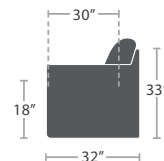

LUNA COLLECTION

MATERIAL OVERVIEW

POWDER COATED ALUMINUM FRAME | UPHOLSTERED BODY AND CUSHIONS

30 lbs.

CLUB CHAIR SF-1041-101

MADE TO ORDER

55 lbs.

LOVESEAT SF-1041-102

MADE TO ORDER

80 lbs.

SOFA SF-1041-103

MADE TO ORDER