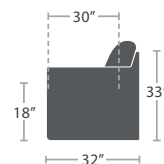

LUNA COLLECTION

MATERIAL OVERVIEW

POWDER COATED ALUMINUM FRAME | UPHOLSTERED BODY AND CUSHIONS

30 lbs.

CLUB CHAIR SF-1041-101

MADE TO ORDER

55 lbs.

LOVESEAT SF-1041-102

MADE TO ORDER

80 lbs.

SOFA SF-1041-103

MADE TO ORDER