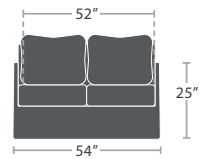

LUNA COLLECTION

MATERIAL OVERVIEW

POWDER COATED ALUMINUM FRAME | UPHOLSTERED BODY AND CUSHIONS

30 lbs.

CLUB CHAIR SF-1041-101

MADE TO ORDER

55 lbs.

LOVESEAT SF-1041-102

MADE TO ORDER

80 lbs.

SOFA SF-1041-103

MADE TO ORDER