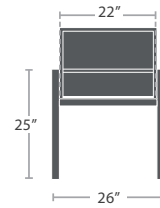

DINING ARM CHAIR SF-3217-163

MADE TO ORDER