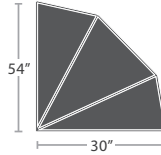

38 lbs.

CLUB CHAIR SF-3217-101

MADE TO ORDER

76 lbs.

LOVESEAT SF-3217-102

MADE TO ORDER

114 lbs.

SOFA SF-3217-103

MADE TO ORDER

OTTOMAN SF-3217-140

MADE TO ORDER

ARMLESS CHAISE SF-3217-134

MADE TO ORDER

82 lbs.

DAYBED SF-3217-213

MADE TO ORDER