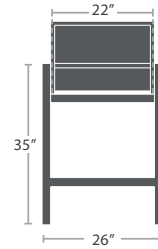

BAR ARM CHAIR SF-3217-173

MADE TO ORDER