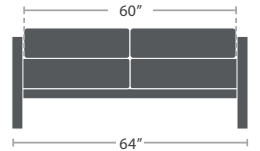

38 lbs.

CLUB CHAIR SF-3217-101

MADE TO ORDER

76 lbs.

LOVESEAT SF-3217-102

MADE TO ORDER

114 lbs.

SOFA SF-3217-103

MADE TO ORDER

OTTOMAN SF-3217-140

MADE TO ORDER

ARMLESS CHAISE SF-3217-134

MADE TO ORDER

82 lbs.

DAYBED SF-3217-213

MADE TO ORDER