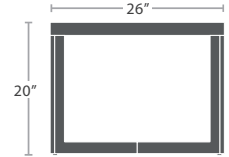

DAYBED CANOPY SF-3217-844

MADE TO ORDER

DINING ARM CHAIR SF-3217-163

MADE TO ORDER

BAR ARM CHAIR SF-3217-173

MADE TO ORDER

NESTING TABLE 30" ROUND SF-3217-423

MADE TO ORDER

NESTING TABLE 48" ROUND SF-3217-427

MADE TO ORDER

SMALL SIDE TABLE SF-3217-301

MADE TO ORDER

LARGE SIDE TABLE SF-3217-303

MADE TO ORDER

SMALL RECTANGULAR COFFEE TABLE SF-3217-310

MADE TO ORDER