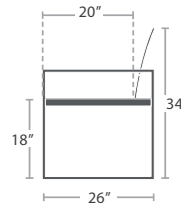

DINING ARM CHAIR SF-3217-163

MADE TO ORDER