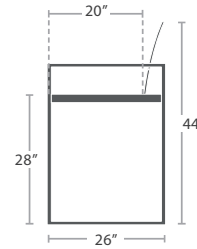

MADE TO ORDER