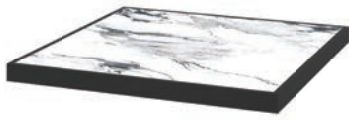

NESTING TABLE 48" ROUND SF-3217-427

MADE TO ORDER

SMALL SIDE TABLE SF-3217-301

MADE TO ORDER

LARGE SIDE TABLE SF-3217-303

MADE TO ORDER

SMALL RECTANGULAR COFFEE TABLE SF-3217-310

MADE TO ORDER

LARGE RECTANGULAR COFFEE TABLE SF-3217-311

MADE TO ORDER

32" SQUARE COFFEE TABLE SF-3217-504

MADE TO ORDER

50" SQUARE COFFEE TABLE SF-3217-508

MADE TO ORDER

SINGLE SQUARE TILE DINING TABLETOP SF-3217-308

MADE TO ORDER

*Compatible with all Contemporary Bases

DOUBLE SQUARE TILE DINING TABLETOP SF-3217-314

MADE TO ORDER

*Compatible with all Contemporary Bases

TRIPLE SQUARE TILE DINING TABLETOP SF-3217-316

MADE TO ORDER

*Compatible with all Contemporary Bases