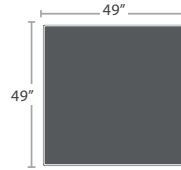

NESTING TABLE 48" ROUND SF-3217-427

MADE TO ORDER

SMALL SIDE TABLE SF-3217-301

MADE TO ORDER

LARGE SIDE TABLE SF-3217-303

MADE TO ORDER

SMALL RECTANGULAR COFFEE TABLE SF-3217-310

MADE TO ORDER

LARGE RECTANGULAR COFFEE TABLE SF-3217-311

MADE TO ORDER

32" SQUARE COFFEE TABLE SF-3217-504

MADE TO ORDER

50" SQUARE COFFEE TABLE SF-3217-508

MADE TO ORDER

SINGLE SQUARE TILE DINING TABLETOP SF-3217-308

MADE TO ORDER