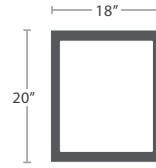

DAYBED CANOPY SF-3217-844

MADE TO ORDER

DINING ARM CHAIR SF-3217-163

MADE TO ORDER

BAR ARM CHAIR SF-3217-173

MADE TO ORDER

NESTING TABLE 30" ROUND SF-3217-423

MADE TO ORDER

NESTING TABLE 48" ROUND SF-3217-427

MADE TO ORDER

SMALL SIDE TABLE SF-3217-301

MADE TO ORDER

LARGE SIDE TABLE SF-3217-303

MADE TO ORDER

SMALL RECTANGULAR COFFEE TABLE SF-3217-310

MADE TO ORDER