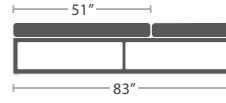

38 lbs.

CLUB CHAIR SF-3217-101

MADE TO ORDER

76 lbs.

LOVESEAT SF-3217-102

MADE TO ORDER

114 lbs.

SOFA SF-3217-103

MADE TO ORDER

OTTOMAN SF-3217-140

MADE TO ORDER

ARMLESS CHAISE SF-3217-134

MADE TO ORDER

82 lbs.

DAYBED SF-3217-213

MADE TO ORDER