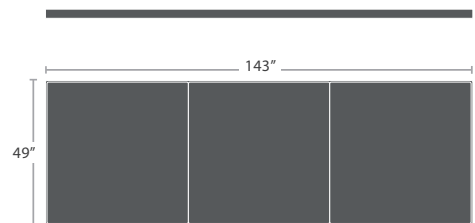

TRIPLE SQUARE TILE DINING TABLETOP SF-3217-316

MADE TO ORDER

*Compatible with all Contemporary Bases

PORCELAIN INSERT OPTIONS

AZUMA AG	AZUMA CG	AZUMA DG	AZUMA N
CRASH BEIGE		CRASH BLANCO