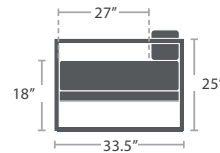

38 lbs.

CLUB CHAIR SF-3217-101

MADE TO ORDER

76 lbs.

LOVESEAT SF-3217-102

MADE TO ORDER

114 lbs.

SOFA SF-3217-103