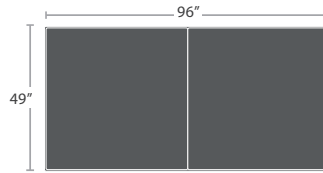

DOUBLE SQUARE TILE DINING TABLETOP SF-3217-314

MADE TO ORDER

*Compatible with all Contemporary Bases