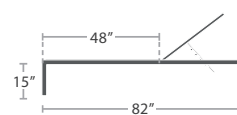

ARMLESS CHAISE SF-3217-134

MADE TO ORDER