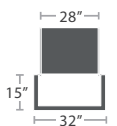

38 lbs.

CLUB CHAIR SF-3217-101

MADE TO ORDER

76 lbs.

LOVESEAT SF-3217-102

MADE TO ORDER

114 lbs.

SOFA SF-3217-103

MADE TO ORDER

OTTOMAN SF-3217-140

MADE TO ORDER

ARMLESS CHAISE SF-3217-134

MADE TO ORDER

82 lbs.

DAYBED SF-3217-213

MADE TO ORDER