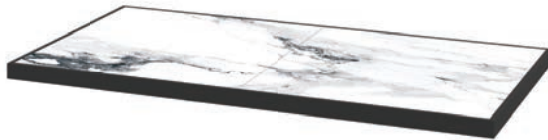

NESTING TABLE 48" ROUND SF-3217-427

MADE TO ORDER

SMALL SIDE TABLE SF-3217-301

MADE TO ORDER

LARGE SIDE TABLE SF-3217-303

MADE TO ORDER

SMALL RECTANGULAR COFFEE TABLE SF-3217-310

MADE TO ORDER

LARGE RECTANGULAR COFFEE TABLE SF-3217-311

MADE TO ORDER

32" SQUARE COFFEE TABLE SF-3217-504

MADE TO ORDER

50" SQUARE COFFEE TABLE SF-3217-508

MADE TO ORDER

SINGLE SQUARE TILE DINING TABLETOP SF-3217-308

MADE TO ORDER

*Compatible with all Contemporary Bases

DOUBLE SQUARE TILE DINING TABLETOP SF-3217-314

MADE TO ORDER

*Compatible with all Contemporary Bases

TRIPLE SQUARE TILE DINING TABLETOP SF-3217-316

MADE TO ORDER

*Compatible with all Contemporary Bases