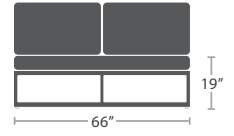

38 lbs.

CLUB CHAIR SF-3217-101

MADE TO ORDER

76 lbs.

LOVESEAT SF-3217-102

MADE TO ORDER

114 lbs.

SOFA SF-3217-103

MADE TO ORDER

OTTOMAN SF-3217-140

MADE TO ORDER

ARMLESS CHAISE SF-3217-134

MADE TO ORDER

82 lbs.

DAYBED SF-3217-213

MADE TO ORDER