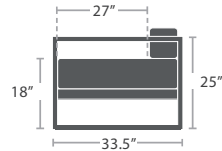

38 lbs.

CLUB CHAIR SF-3217-101

MADE TO ORDER

76 lbs.

LOVESEAT SF-3217-102

MADE TO ORDER

114 lbs.

SOFA SF-3217-103