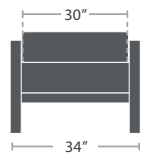

38 lbs.

CLUB CHAIR SF-3217-101

MADE TO ORDER

76 lbs.

LOVESEAT SF-3217-102

MADE TO ORDER

114 lbs.

SOFA SF-3217-103