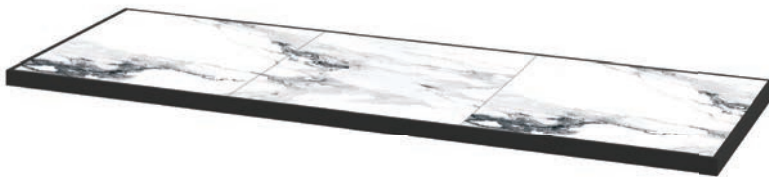

NESTING TABLE 48" ROUND SF-3217-427

MADE TO ORDER

SMALL SIDE TABLE SF-3217-301

MADE TO ORDER

LARGE SIDE TABLE SF-3217-303

MADE TO ORDER

SMALL RECTANGULAR COFFEE TABLE SF-3217-310

MADE TO ORDER

LARGE RECTANGULAR COFFEE TABLE SF-3217-311

MADE TO ORDER

32" SQUARE COFFEE TABLE SF-3217-504

MADE TO ORDER

50" SQUARE COFFEE TABLE SF-3217-508

MADE TO ORDER

SINGLE SQUARE TILE DINING TABLETOP SF-3217-308

MADE TO ORDER

*Compatible with all Contemporary Bases

DOUBLE SQUARE TILE DINING TABLETOP SF-3217-314

MADE TO ORDER

*Compatible with all Contemporary Bases

TRIPLE SQUARE TILE DINING TABLETOP SF-3217-316

MADE TO ORDER

*Compatible with all Contemporary Bases