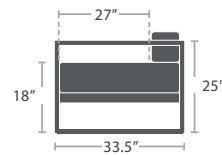

38 lbs.

CLUB CHAIR SF-3217-101

MADE TO ORDER

76 lbs.

LOVESEAT SF-3217-102

MADE TO ORDER

114 lbs.

SOFA SF-3217-103