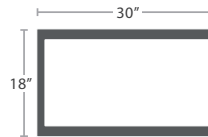

NESTING TABLE 48" ROUND SF-3217-427

MADE TO ORDER

SMALL SIDE TABLE SF-3217-301

MADE TO ORDER

LARGE SIDE TABLE SF-3217-303

MADE TO ORDER

SMALL RECTANGULAR COFFEE TABLE SF-3217-310

MADE TO ORDER