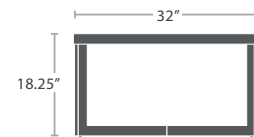

32" SQUARE COFFEE TABLE SF-3217-504

MADE TO ORDER