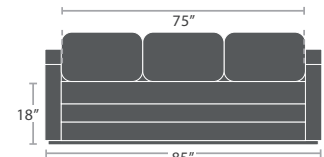

SWIVEL CLUB CHAIR SF-7010-106

MADE TO ORDER

SWIVEL CLUB CHAIR - HIGHBACK SF-7010-106HB

MADE TO ORDER

LOVESEAT SF-7010-102

MADE TO ORDER

LOVESEAT - HIGHBACK SF-7010-102HB

MADE TO ORDER