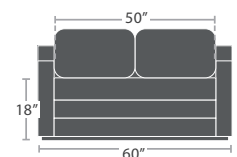

SWIVEL CLUB CHAIR SF-7010-106

MADE TO ORDER

SWIVEL CLUB CHAIR - HIGHBACK SF-7010-106HB

MADE TO ORDER

LOVESEAT SF-7010-102

MADE TO ORDER

LOVESEAT - HIGHBACK SF-7010-102HB

MADE TO ORDER