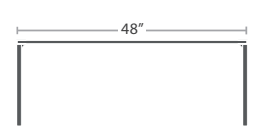

COFFEE TABLE SF-7010-311

MADE TO ORDER