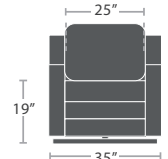

SWIVEL CLUB CHAIR SF-7010-106

MADE TO ORDER

SWIVEL CLUB CHAIR - HIGHBACK SF-7010-106HB

MADE TO ORDER

LOVESEAT SF-7010-102

MADE TO ORDER

LOVESEAT - HIGHBACK SF-7010-102HB

MADE TO ORDER