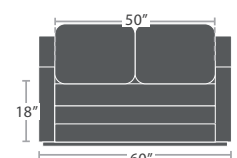

SWIVEL CLUB CHAIR SF-7010-106

MADE TO ORDER

SWIVEL CLUB CHAIR - HIGHBACK SF-7010-106HB

MADE TO ORDER

LOVESEAT SF-7010-102

MADE TO ORDER

LOVESEAT - HIGHBACK SF-7010-102HB

MADE TO ORDER