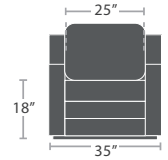

CLUB HIGHBACK CHAIR SF-7010-101HB

MADE TO ORDER