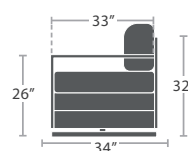

SWIVEL CLUB CHAIR SF-7010-106

MADE TO ORDER

SWIVEL CLUB CHAIR - HIGHBACK SF-7010-106HB

MADE TO ORDER

LOVESEAT SF-7010-102

MADE TO ORDER

LOVESEAT - HIGHBACK SF-7010-102HB

MADE TO ORDER