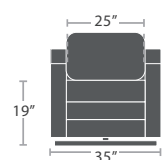

SWIVEL CLUB CHAIR SF-7010-106

MADE TO ORDER

SWIVEL CLUB CHAIR - HIGHBACK SF-7010-106HB

MADE TO ORDER

LOVESEAT SF-7010-102

MADE TO ORDER

LOVESEAT - HIGHBACK SF-7010-102HB

MADE TO ORDER