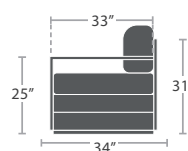

SWIVEL CLUB CHAIR SF-7010-106

MADE TO ORDER

SWIVEL CLUB CHAIR - HIGHBACK SF-7010-106HB

MADE TO ORDER

LOVESEAT SF-7010-102

MADE TO ORDER

LOVESEAT - HIGHBACK SF-7010-102HB

MADE TO ORDER