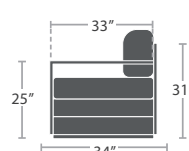

SWIVEL CLUB CHAIR SF-7010-106

MADE TO ORDER

SWIVEL CLUB CHAIR - HIGHBACK SF-7010-106HB

MADE TO ORDER

LOVESEAT SF-7010-102

MADE TO ORDER

LOVESEAT - HIGHBACK SF-7010-102HB

MADE TO ORDER