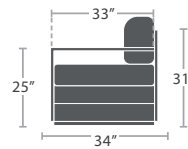

CLUB CHAIR SF-7010-101

MADE TO ORDER