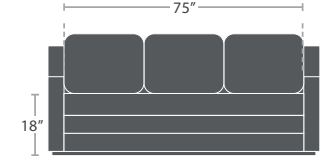

SOFA - HIGHBACK SF-7010-103HB

MADE TO ORDER