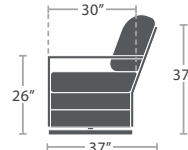

## MATERIAL OVERVIEW

COMPOSITE SLAT AND POWDER COATED ALUMINUM FRAME | ALL COMPOSITE SLATS AND POWDER COATING OPTIONS AVAILABLE

CLUB CHAIR SF-7010-101

MADE TO ORDER

CLUB HIGHBACK CHAIR SF-7010-101HB

MADE TO ORDER

SWIVEL CLUB CHAIR SF-7010-106

MADE TO ORDER

SWIVEL CLUB CHAIR - HIGHBACK SF-7010-106HB

MADE TO ORDER

LOVESEAT SF-7010-102

MADE TO ORDER

LOVESEAT - HIGHBACK SF-7010-102HB

MADE TO ORDER