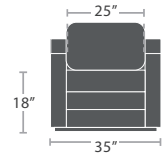

CLUB CHAIR SF-7010-101

MADE TO ORDER