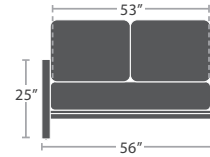

COMPOSITE WOOD

60 lbs.

CLUB CHAIR SF-3205-101

MADE TO ORDER

90 lbs.

LOVESEAT SF-3205-102

MADE TO ORDER

136 lbs.

SOFA SF-3205-103

MADE TO ORDER

25 lbs.

DINING SIDE CHAIR SF-3205-162 STACKS 4

MADE TO ORDER

25 lbs.

DINING ARM CHAIR SF-3205-163 STACKS 4

MADE TO ORDER