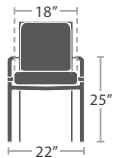

COMPOSITE WOOD

60 lbs.

CLUB CHAIR SF-3205-101

MADE TO ORDER

90 lbs.

LOVESEAT SF-3205-102

MADE TO ORDER

136 lbs.

SOFA SF-3205-103

MADE TO ORDER

25 lbs.

DINING SIDE CHAIR SF-3205-162 STACKS 4

MADE TO ORDER

25 lbs.

DINING ARM CHAIR SF-3205-163 STACKS 4

MADE TO ORDER

25 lbs.

BAR SIDE CHAIR SF-3205-172 STACKS 4

MADE TO ORDER

25 lbs.

BAR ARM CHAIR SF-3205-173 STACKS 4

MADE TO ORDER

45 lbs.

END TABLE SF-3205-303

MADE TO ORDER

30 lbs.

SIDE TABLE SF-3205-302

MADE TO ORDER

65 lbs.

COFFEE TABLE SF-3205-311

MADE TO ORDER

85 lbs.