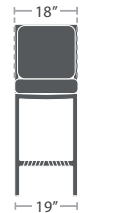

COMPOSITE WOOD

60 lbs.

CLUB CHAIR SF-3205-101

MADE TO ORDER

90 lbs.

LOVESEAT SF-3205-102

MADE TO ORDER

136 lbs.

SOFA SF-3205-103

MADE TO ORDER

25 lbs.

DINING SIDE CHAIR SF-3205-162 STACKS 4

MADE TO ORDER

25 lbs.

DINING ARM CHAIR SF-3205-163 STACKS 4

MADE TO ORDER

25 lbs.

BAR SIDE CHAIR SF-3205-172 STACKS 4

MADE TO ORDER

25 lbs.

BAR ARM CHAIR SF-3205-173 STACKS 4

MADE TO ORDER

45 lbs.

END TABLE SF-3205-303

MADE TO ORDER

30 lbs.

SIDE TABLE SF-3205-302

MADE TO ORDER

65 lbs.

COFFEE TABLE SF-3205-311

MADE TO ORDER

85 lbs.