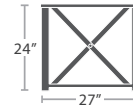

SOFA SF-3205-103

MADE TO ORDER

25 lbs.

DINING SIDE CHAIR SF-3205-162 STACKS 4

MADE TO ORDER

25 lbs.

DINING ARM CHAIR SF-3205-163 STACKS 4

MADE TO ORDER

25 lbs.

BAR SIDE CHAIR SF-3205-172 STACKS 4

MADE TO ORDER

25 lbs.

BAR ARM CHAIR SF-3205-173 STACKS 4

MADE TO ORDER

45 lbs.

END TABLE SF-3205-303

MADE TO ORDER

30 lbs.

SIDE TABLE SF-3205-302

MADE TO ORDER

65 lbs.

COFFEE TABLE SF-3205-311

MADE TO ORDER

85 lbs.