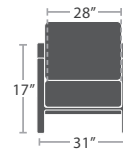

COMPOSITE WOOD

60 lbs.

CLUB CHAIR SF-3205-101

MADE TO ORDER

90 lbs.

LOVESEAT SF-3205-102

MADE TO ORDER

136 lbs.