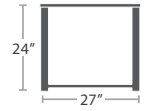

SOFA SF-3205-103

MADE TO ORDER

25 lbs.

DINING SIDE CHAIR SF-3205-162 STACKS 4

MADE TO ORDER

25 lbs.

DINING ARM CHAIR SF-3205-163 STACKS 4

MADE TO ORDER

25 lbs.

BAR SIDE CHAIR SF-3205-172 STACKS 4

MADE TO ORDER

25 lbs.

BAR ARM CHAIR SF-3205-173 STACKS 4

MADE TO ORDER

45 lbs.

END TABLE SF-3205-303

MADE TO ORDER

30 lbs.

SIDE TABLE SF-3205-302

MADE TO ORDER

65 lbs.

COFFEE TABLE SF-3205-311

MADE TO ORDER

85 lbs.