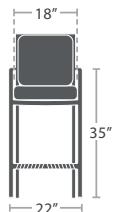

COMPOSITE WOOD

60 lbs.

CLUB CHAIR SF-3205-101

MADE TO ORDER

90 lbs.

LOVESEAT SF-3205-102

MADE TO ORDER

136 lbs.

SOFA SF-3205-103

MADE TO ORDER

25 lbs.

DINING SIDE CHAIR SF-3205-162 STACKS 4

MADE TO ORDER

25 lbs.

DINING ARM CHAIR SF-3205-163 STACKS 4

MADE TO ORDER

25 lbs.

BAR SIDE CHAIR SF-3205-172 STACKS 4

MADE TO ORDER

25 lbs.

BAR ARM CHAIR SF-3205-173 STACKS 4

MADE TO ORDER

45 lbs.

END TABLE SF-3205-303

MADE TO ORDER

30 lbs.

SIDE TABLE SF-3205-302

MADE TO ORDER

65 lbs.

COFFEE TABLE SF-3205-311

MADE TO ORDER

85 lbs.