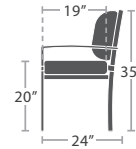

COMPOSITE WOOD

60 lbs.

CLUB CHAIR SF-3205-101

MADE TO ORDER

90 lbs.

LOVESEAT SF-3205-102

MADE TO ORDER

136 lbs.

SOFA SF-3205-103

MADE TO ORDER

25 lbs.

DINING SIDE CHAIR SF-3205-162 STACKS 4

MADE TO ORDER

25 lbs.

DINING ARM CHAIR SF-3205-163 STACKS 4

MADE TO ORDER

25 lbs.

BAR SIDE CHAIR SF-3205-172 STACKS 4

MADE TO ORDER

25 lbs.

BAR ARM CHAIR SF-3205-173 STACKS 4

MADE TO ORDER

45 lbs.

END TABLE SF-3205-303

MADE TO ORDER

30 lbs.

SIDE TABLE SF-3205-302

MADE TO ORDER

65 lbs.

COFFEE TABLE SF-3205-311

MADE TO ORDER

85 lbs.