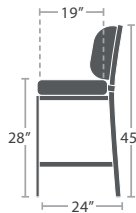

COMPOSITE WOOD

60 lbs.

CLUB CHAIR SF-3205-101

MADE TO ORDER

90 lbs.

LOVESEAT SF-3205-102

MADE TO ORDER

136 lbs.

SOFA SF-3205-103

MADE TO ORDER

25 lbs.

DINING SIDE CHAIR SF-3205-162 STACKS 4

MADE TO ORDER

25 lbs.

DINING ARM CHAIR SF-3205-163 STACKS 4

MADE TO ORDER

25 lbs.

BAR SIDE CHAIR SF-3205-172 STACKS 4

MADE TO ORDER

25 lbs.

BAR ARM CHAIR SF-3205-173 STACKS 4

MADE TO ORDER

45 lbs.

END TABLE SF-3205-303