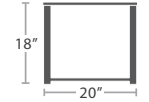

SOFA SF-3205-103

MADE TO ORDER

25 lbs.

DINING SIDE CHAIR SF-3205-162 STACKS 4

MADE TO ORDER

25 lbs.

DINING ARM CHAIR SF-3205-163 STACKS 4

MADE TO ORDER

25 lbs.

BAR SIDE CHAIR SF-3205-172 STACKS 4

MADE TO ORDER

25 lbs.

BAR ARM CHAIR SF-3205-173 STACKS 4

MADE TO ORDER

45 lbs.

END TABLE SF-3205-303

MADE TO ORDER

30 lbs.

SIDE TABLE SF-3205-302

MADE TO ORDER

65 lbs.

COFFEE TABLE SF-3205-311

MADE TO ORDER

85 lbs.