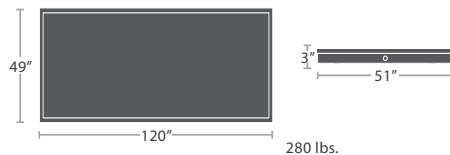

55 lbs.

DINING TABLE SQUARE SF-3205-305

*Umbrella Hole Option Available

MADE TO ORDER

68 lbs.

DINING TABLE RECTANGLE SF-3205-314

*Umbrella Hole Option Available

MADE TO ORDER

MEGA DINING TABLE TOP SF-3205-373

*Umbrella hole option available
**Compatible with all Contemporary Bases

280 lbs.

XL MEGA DINING TABLE TOP SF-3205-986

*Umbrella hole option available
**Compatible with all Contemporary Bases