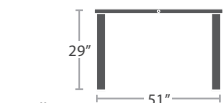

MADE TO ORDER

30 lbs.

SIDE TABLE SF-3205-302

MADE TO ORDER

65 lbs.

COFFEE TABLE SF-3205-311

MADE TO ORDER

85 lbs.

LARGE COFFEE TABLE SF-3205-310

MADE TO ORDER

BENCH 72" SF-3205-187

85 lbs.

BENCH 120" SF-3205-188

115 lbs.

BENCH 140" SF-3205-189

125 lbs.

55 lbs.

DINING TABLE SQUARE SF-3205-305

*Umbrella Hole Option Available

MADE TO ORDER

68 lbs.

DINING TABLE RECTANGLE SF-3205-314

*Umbrella Hole Option Available

MADE TO ORDER