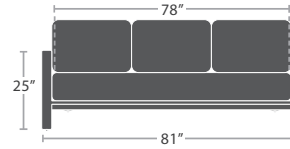

COMPOSITE WOOD

60 lbs.

CLUB CHAIR SF-3205-101

MADE TO ORDER

90 lbs.

LOVESEAT SF-3205-102

MADE TO ORDER

136 lbs.

SOFA SF-3205-103

MADE TO ORDER

25 lbs.

DINING SIDE CHAIR SF-3205-162 STACKS 4

MADE TO ORDER

25 lbs.

DINING ARM CHAIR SF-3205-163 STACKS 4

MADE TO ORDER