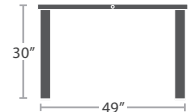

MADE TO ORDER

30 lbs.

SIDE TABLE SF-3205-302

MADE TO ORDER

65 lbs.

COFFEE TABLE SF-3205-311

MADE TO ORDER

85 lbs.

LARGE COFFEE TABLE SF-3205-310

MADE TO ORDER

BENCH 72" SF-3205-187

85 lbs.

BENCH 120" SF-3205-188

115 lbs.

BENCH 140" SF-3205-189

125 lbs.

55 lbs.

DINING TABLE SQUARE SF-3205-305

*Umbrella Hole Option Available

MADE TO ORDER

68 lbs.

DINING TABLE RECTANGLE SF-3205-314

*Umbrella Hole Option Available

MADE TO ORDER