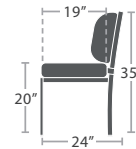

COMPOSITE WOOD

60 lbs.

CLUB CHAIR SF-3205-101

MADE TO ORDER

90 lbs.

LOVESEAT SF-3205-102

MADE TO ORDER

136 lbs.

SOFA SF-3205-103

MADE TO ORDER

25 lbs.

DINING SIDE CHAIR SF-3205-162 STACKS 4

MADE TO ORDER

25 lbs.

DINING ARM CHAIR SF-3205-163 STACKS 4

MADE TO ORDER