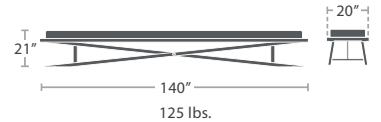

MADE TO ORDER

30 lbs.

SIDE TABLE SF-3205-302

MADE TO ORDER

65 lbs.

COFFEE TABLE SF-3205-311

MADE TO ORDER

85 lbs.

LARGE COFFEE TABLE SF-3205-310

MADE TO ORDER

BENCH 72" SF-3205-187

85 lbs.

BENCH 120" SF-3205-188

115 lbs.

BENCH 140" SF-3205-189

125 lbs.

55 lbs.

DINING TABLE SQUARE SF-3205-305

*Umbrella Hole Option Available

MADE TO ORDER

68 lbs.

DINING TABLE RECTANGLE SF-3205-314

*Umbrella Hole Option Available

MADE TO ORDER