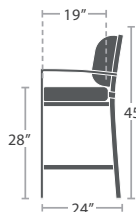

COMPOSITE WOOD

60 lbs.

CLUB CHAIR SF-3205-101

MADE TO ORDER

90 lbs.

LOVESEAT SF-3205-102

MADE TO ORDER

136 lbs.

SOFA SF-3205-103

MADE TO ORDER

25 lbs.

DINING SIDE CHAIR SF-3205-162 STACKS 4

MADE TO ORDER

25 lbs.

DINING ARM CHAIR SF-3205-163 STACKS 4

MADE TO ORDER

25 lbs.

BAR SIDE CHAIR SF-3205-172 STACKS 4

MADE TO ORDER

25 lbs.

BAR ARM CHAIR SF-3205-173 STACKS 4

MADE TO ORDER

45 lbs.

END TABLE SF-3205-303

MADE TO ORDER

30 lbs.

SIDE TABLE SF-3205-302

MADE TO ORDER

65 lbs.

COFFEE TABLE SF-3205-311

MADE TO ORDER

85 lbs.