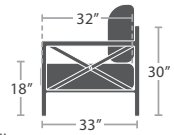

COMPOSITE WOOD

60 lbs.

CLUB CHAIR SF-3205-101

MADE TO ORDER

90 lbs.

LOVESEAT SF-3205-102

MADE TO ORDER

136 lbs.

SOFA SF-3205-103

MADE TO ORDER

25 lbs.

DINING SIDE CHAIR SF-3205-162 STACKS 4

MADE TO ORDER

25 lbs.

DINING ARM CHAIR SF-3205-163 STACKS 4

MADE TO ORDER