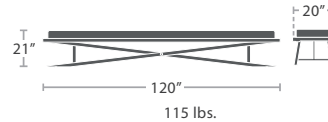

BENCH 120" SF-3205-188

115 lbs.