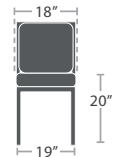

COMPOSITE WOOD

60 lbs.

CLUB CHAIR SF-3205-101

MADE TO ORDER

90 lbs.

LOVESEAT SF-3205-102

MADE TO ORDER

136 lbs.

SOFA SF-3205-103

MADE TO ORDER

25 lbs.

DINING SIDE CHAIR SF-3205-162 STACKS 4

MADE TO ORDER

25 lbs.

DINING ARM CHAIR SF-3205-163 STACKS 4

MADE TO ORDER