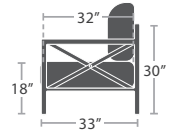

COMPOSITE WOOD

60 lbs.

CLUB CHAIR SF-3205-101

MADE TO ORDER

90 lbs.

LOVESEAT SF-3205-102

MADE TO ORDER

136 lbs.