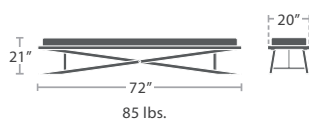

BENCH 72" SF-3205-187

85 lbs.