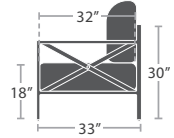

COMPOSITE WOOD

60 lbs.

CLUB CHAIR SF-3205-101

MADE TO ORDER

90 lbs.

LOVESEAT SF-3205-102

MADE TO ORDER

136 lbs.

SOFA SF-3205-103

MADE TO ORDER

25 lbs.

DINING SIDE CHAIR SF-3205-162 STACKS 4

MADE TO ORDER

25 lbs.

DINING ARM CHAIR SF-3205-163 STACKS 4

MADE TO ORDER