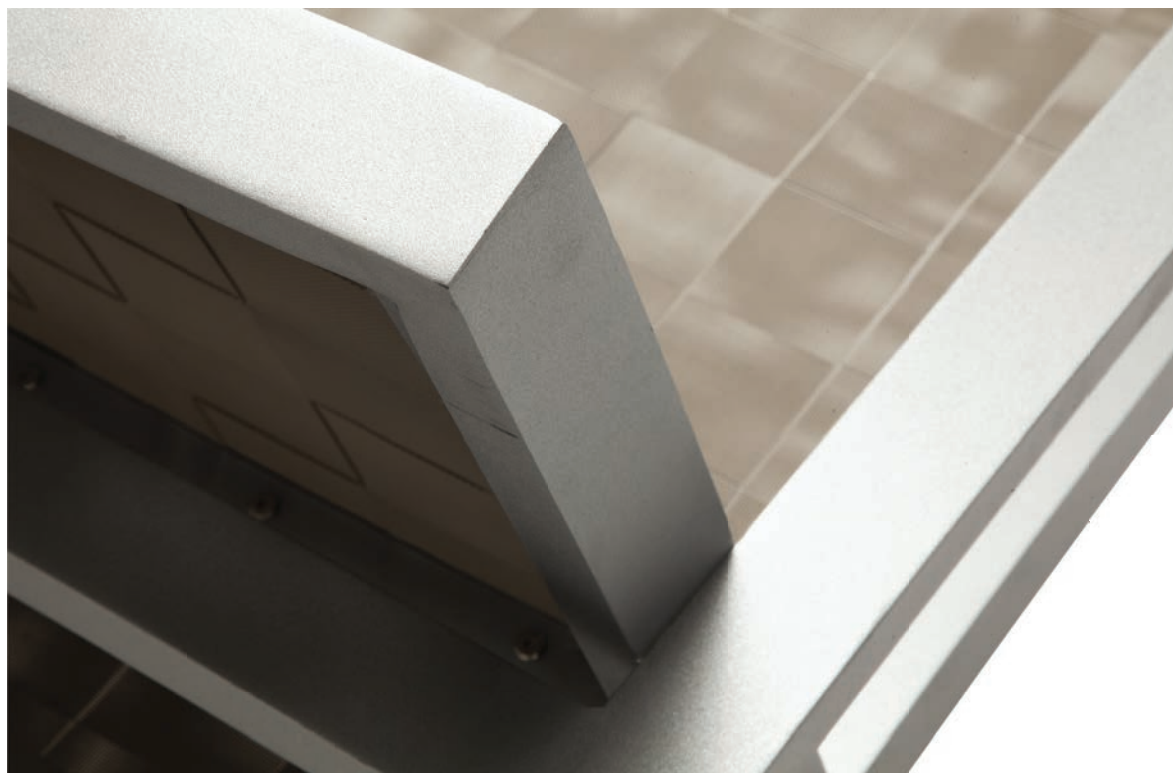

DANISH COLLECTION

MATERIAL OVERVIEW

POWDER COATED ALUMINUM FRAME | ALL POWDER COATING OPTIONS AVAILABLE | SLING STRAP DETAIL | ALL SLING OPTIONS AVAILABLE (EXCLUDING SERGE FERRARI ISOs)
CUSHIONS ARE NOT INCLUDED

CLUB CHAIR SF-1027-101

MADE TO ORDER

LOVESEAT SF-1027-102

MADE TO ORDER

SOFA SF-1027-103

MADE TO ORDER

COFFEE TABLE (SQUARE) SMALL SF-1027-300

MADE TO ORDER

COFFEE TABLE (SQUARE) LARGE SF-1027-301

MADE TO ORDER

COFFEE TABLE (RECTANGULAR) SMALL SF-1027-310

MADE TO ORDER

COFFEE TABLE (RECTANGULAR) LARGE SF-1027-311

MADE TO ORDER

DINING TABLE (SQUARE) SMALL SF-1027-305