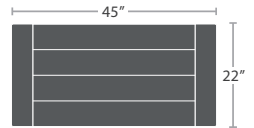

CLUB CHAIR SF-1027-101

MADE TO ORDER

LOVESEAT SF-1027-102

MADE TO ORDER

SOFA SF-1027-103

MADE TO ORDER

COFFEE TABLE (SQUARE) SMALL SF-1027-300

MADE TO ORDER

COFFEE TABLE (SQUARE) LARGE SF-1027-301

MADE TO ORDER

COFFEE TABLE (RECTANGULAR) SMALL SF-1027-310

MADE TO ORDER

COFFEE TABLE (RECTANGULAR) LARGE SF-1027-311

MADE TO ORDER

DINING TABLE (SQUARE) SMALL SF-1027-305