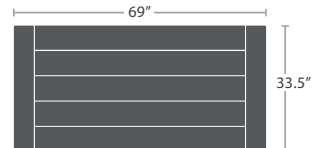

CLUB CHAIR SF-1027-101

MADE TO ORDER

LOVESEAT SF-1027-102

MADE TO ORDER

SOFA SF-1027-103

MADE TO ORDER

COFFEE TABLE (SQUARE) SMALL SF-1027-300

MADE TO ORDER

COFFEE TABLE (SQUARE) LARGE SF-1027-301

MADE TO ORDER

COFFEE TABLE (RECTANGULAR) SMALL SF-1027-310

MADE TO ORDER

COFFEE TABLE (RECTANGULAR) LARGE SF-1027-311

MADE TO ORDER

DINING TABLE (SQUARE) SMALL SF-1027-305