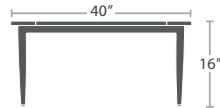

CLUB CHAIR SF-1027-101

MADE TO ORDER

LOVESEAT SF-1027-102

MADE TO ORDER

SOFA SF-1027-103

MADE TO ORDER

COFFEE TABLE (SQUARE) SMALL SF-1027-300

MADE TO ORDER

COFFEE TABLE (SQUARE) LARGE SF-1027-301

MADE TO ORDER

COFFEE TABLE (RECTANGULAR) SMALL SF-1027-310

MADE TO ORDER

COFFEE TABLE (RECTANGULAR) LARGE SF-1027-311

MADE TO ORDER

DINING TABLE (SQUARE) SMALL SF-1027-305

MADE TO ORDER

DINING TABLE (SQUARE) LARGE SF-1027-306

MADE TO ORDER

DINING TABLE (RECTANGULAR) SMALL SF-1027-314

MADE TO ORDER

DINING TABLE (RECTANGULAR) LARGE SF-1027-315

MADE TO ORDER

COMPOSITE WOOD OPTIONS - DINING AND COFFEE TABLETOPS ONLY