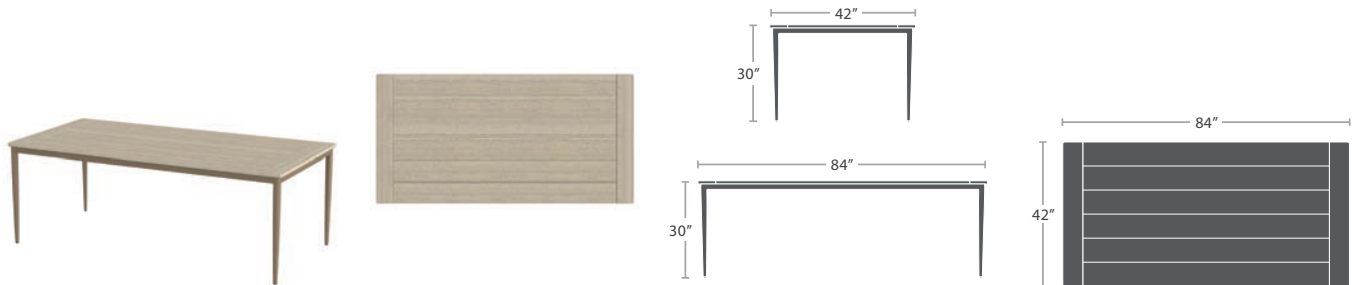

COFFEE TABLE (SQUARE) LARGE SF-1027-301

MADE TO ORDER

COFFEE TABLE (RECTANGULAR) SMALL SF-1027-310

MADE TO ORDER

COFFEE TABLE (RECTANGULAR) LARGE SF-1027-311

MADE TO ORDER

DINING TABLE (SQUARE) SMALL SF-1027-305

MADE TO ORDER

DINING TABLE (SQUARE) LARGE SF-1027-306

MADE TO ORDER

DINING TABLE (RECTANGULAR) SMALL SF-1027-314

MADE TO ORDER

DINING TABLE (RECTANGULAR) LARGE SF-1027-315

MADE TO ORDER

COMPOSITE WOOD OPTIONS - DINING AND COFFEE TABLETOPS ONLY