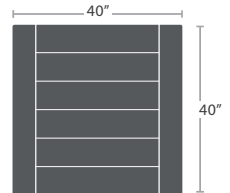

CLUB CHAIR SF-1027-101

MADE TO ORDER

LOVESEAT SF-1027-102

MADE TO ORDER

SOFA SF-1027-103

MADE TO ORDER

COFFEE TABLE (SQUARE) SMALL SF-1027-300

MADE TO ORDER

COFFEE TABLE (SQUARE) LARGE SF-1027-301

MADE TO ORDER

COFFEE TABLE (RECTANGULAR) SMALL SF-1027-310

MADE TO ORDER

COFFEE TABLE (RECTANGULAR) LARGE SF-1027-311

MADE TO ORDER

DINING TABLE (SQUARE) SMALL SF-1027-305