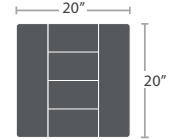

CLUB CHAIR SF-1027-101

MADE TO ORDER

LOVESEAT SF-1027-102

MADE TO ORDER

SOFA SF-1027-103

MADE TO ORDER

COFFEE TABLE (SQUARE) SMALL SF-1027-300

MADE TO ORDER

COFFEE TABLE (SQUARE) LARGE SF-1027-301

MADE TO ORDER

COFFEE TABLE (RECTANGULAR) SMALL SF-1027-310

MADE TO ORDER

COFFEE TABLE (RECTANGULAR) LARGE SF-1027-311

MADE TO ORDER

DINING TABLE (SQUARE) SMALL SF-1027-305