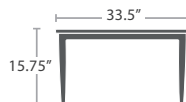

CLUB CHAIR SF-1027-101

MADE TO ORDER

LOVESEAT SF-1027-102

MADE TO ORDER

SOFA SF-1027-103

MADE TO ORDER

COFFEE TABLE (SQUARE) SMALL SF-1027-300

MADE TO ORDER

COFFEE TABLE (SQUARE) LARGE SF-1027-301

MADE TO ORDER

COFFEE TABLE (RECTANGULAR) SMALL SF-1027-310

MADE TO ORDER

COFFEE TABLE (RECTANGULAR) LARGE SF-1027-311

MADE TO ORDER

DINING TABLE (SQUARE) SMALL SF-1027-305