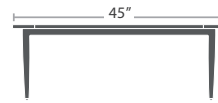

CLUB CHAIR SF-1027-101

MADE TO ORDER

LOVESEAT SF-1027-102

MADE TO ORDER

SOFA SF-1027-103

MADE TO ORDER

COFFEE TABLE (SQUARE) SMALL SF-1027-300

MADE TO ORDER

COFFEE TABLE (SQUARE) LARGE SF-1027-301

MADE TO ORDER

COFFEE TABLE (RECTANGULAR) SMALL SF-1027-310

MADE TO ORDER

COFFEE TABLE (RECTANGULAR) LARGE SF-1027-311

MADE TO ORDER

DINING TABLE (SQUARE) SMALL SF-1027-305