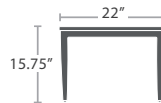

CLUB CHAIR SF-1027-101

MADE TO ORDER

LOVESEAT SF-1027-102

MADE TO ORDER

SOFA SF-1027-103

MADE TO ORDER

COFFEE TABLE (SQUARE) SMALL SF-1027-300

MADE TO ORDER

COFFEE TABLE (SQUARE) LARGE SF-1027-301

MADE TO ORDER

COFFEE TABLE (RECTANGULAR) SMALL SF-1027-310

MADE TO ORDER

COFFEE TABLE (RECTANGULAR) LARGE SF-1027-311

MADE TO ORDER

DINING TABLE (SQUARE) SMALL SF-1027-305