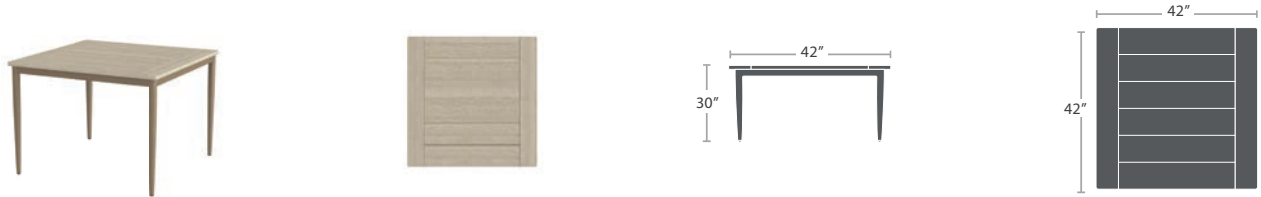

CLUB CHAIR SF-1027-101

MADE TO ORDER

LOVESEAT SF-1027-102

MADE TO ORDER

SOFA SF-1027-103

MADE TO ORDER

COFFEE TABLE (SQUARE) SMALL SF-1027-300

MADE TO ORDER

COFFEE TABLE (SQUARE) LARGE SF-1027-301

MADE TO ORDER

COFFEE TABLE (RECTANGULAR) SMALL SF-1027-310

MADE TO ORDER

COFFEE TABLE (RECTANGULAR) LARGE SF-1027-311

MADE TO ORDER

DINING TABLE (SQUARE) SMALL SF-1027-305

MADE TO ORDER

DINING TABLE (SQUARE) LARGE SF-1027-306

MADE TO ORDER

DINING TABLE (RECTANGULAR) SMALL SF-1027-314

MADE TO ORDER

DINING TABLE (RECTANGULAR) LARGE SF-1027-315

MADE TO ORDER

COMPOSITE WOOD OPTIONS - DINING AND COFFEE TABLETOPS ONLY