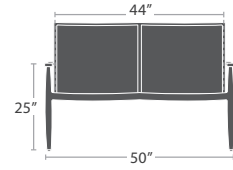

CLUB CHAIR SF-1027-101

MADE TO ORDER

LOVESEAT SF-1027-102

MADE TO ORDER

SOFA SF-1027-103

MADE TO ORDER

COFFEE TABLE (SQUARE) SMALL SF-1027-300

MADE TO ORDER

COFFEE TABLE (SQUARE) LARGE SF-1027-301

MADE TO ORDER

COFFEE TABLE (RECTANGULAR) SMALL SF-1027-310

MADE TO ORDER

COFFEE TABLE (RECTANGULAR) LARGE SF-1027-311

MADE TO ORDER

DINING TABLE (SQUARE) SMALL SF-1027-305