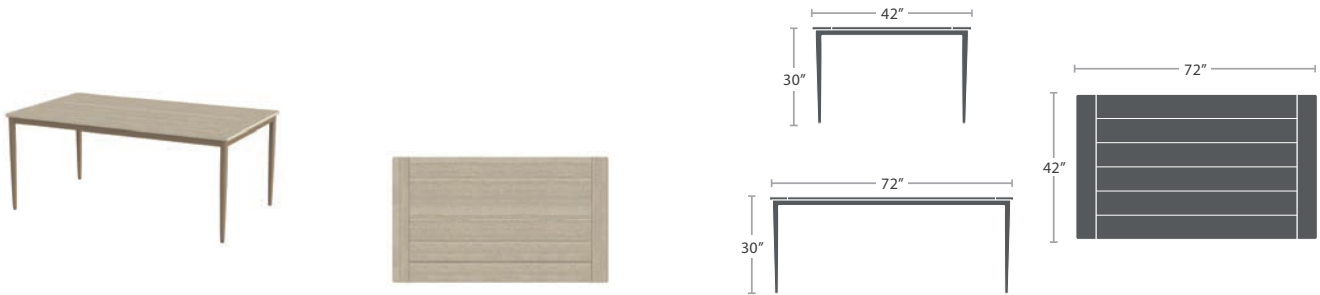

CLUB CHAIR SF-1027-101

MADE TO ORDER

LOVESEAT SF-1027-102

MADE TO ORDER

SOFA SF-1027-103

MADE TO ORDER

COFFEE TABLE (SQUARE) SMALL SF-1027-300

MADE TO ORDER

COFFEE TABLE (SQUARE) LARGE SF-1027-301

MADE TO ORDER

COFFEE TABLE (RECTANGULAR) SMALL SF-1027-310

MADE TO ORDER

COFFEE TABLE (RECTANGULAR) LARGE SF-1027-311

MADE TO ORDER

DINING TABLE (SQUARE) SMALL SF-1027-305

MADE TO ORDER

DINING TABLE (SQUARE) LARGE SF-1027-306

MADE TO ORDER

DINING TABLE (RECTANGULAR) SMALL SF-1027-314

MADE TO ORDER

DINING TABLE (RECTANGULAR) LARGE SF-1027-315

MADE TO ORDER

COMPOSITE WOOD OPTIONS - DINING AND COFFEE TABLETOPS ONLY