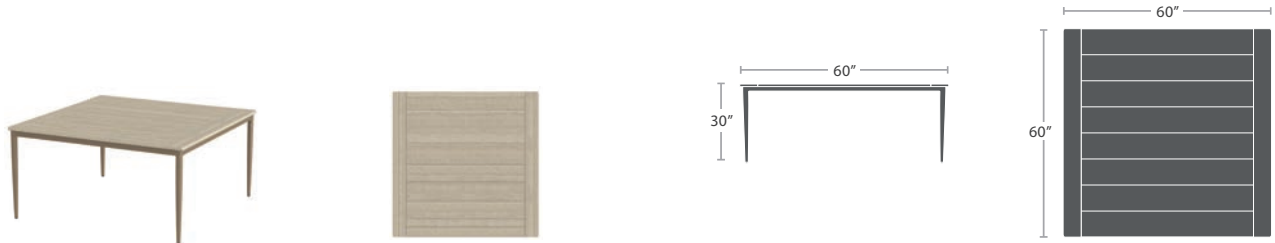

CLUB CHAIR SF-1027-101

MADE TO ORDER

LOVESEAT SF-1027-102

MADE TO ORDER

SOFA SF-1027-103

MADE TO ORDER

COFFEE TABLE (SQUARE) SMALL SF-1027-300

MADE TO ORDER

COFFEE TABLE (SQUARE) LARGE SF-1027-301

MADE TO ORDER

COFFEE TABLE (RECTANGULAR) SMALL SF-1027-310

MADE TO ORDER

COFFEE TABLE (RECTANGULAR) LARGE SF-1027-311

MADE TO ORDER

DINING TABLE (SQUARE) SMALL SF-1027-305

MADE TO ORDER

DINING TABLE (SQUARE) LARGE SF-1027-306

MADE TO ORDER

DINING TABLE (RECTANGULAR) SMALL SF-1027-314

MADE TO ORDER

DINING TABLE (RECTANGULAR) LARGE SF-1027-315

MADE TO ORDER

COMPOSITE WOOD OPTIONS - DINING AND COFFEE TABLETOPS ONLY