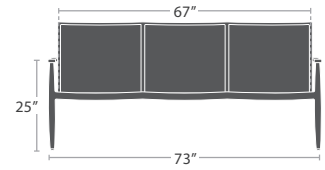

CLUB CHAIR SF-1027-101

MADE TO ORDER

LOVESEAT SF-1027-102

MADE TO ORDER

SOFA SF-1027-103

MADE TO ORDER

COFFEE TABLE (SQUARE) SMALL SF-1027-300

MADE TO ORDER

COFFEE TABLE (SQUARE) LARGE SF-1027-301

MADE TO ORDER

COFFEE TABLE (RECTANGULAR) SMALL SF-1027-310

MADE TO ORDER

COFFEE TABLE (RECTANGULAR) LARGE SF-1027-311

MADE TO ORDER

DINING TABLE (SQUARE) SMALL SF-1027-305