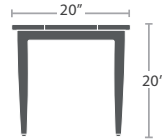

CLUB CHAIR SF-1027-101

MADE TO ORDER

LOVESEAT SF-1027-102

MADE TO ORDER

SOFA SF-1027-103

MADE TO ORDER

COFFEE TABLE (SQUARE) SMALL SF-1027-300

MADE TO ORDER

COFFEE TABLE (SQUARE) LARGE SF-1027-301

MADE TO ORDER

COFFEE TABLE (RECTANGULAR) SMALL SF-1027-310

MADE TO ORDER

COFFEE TABLE (RECTANGULAR) LARGE SF-1027-311

MADE TO ORDER

DINING TABLE (SQUARE) SMALL SF-1027-305