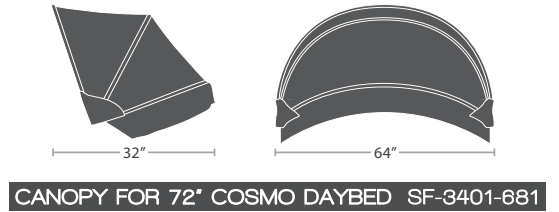

MADE TO ORDER

27 lbs.

LOVESEAT SF-2034-102

MADE TO ORDER

35 lbs.

SOFA SF-2034-103

MADE TO ORDER

20 lbs.

END TABLE SF-2034-303

MADE TO ORDER

26 lbs.

COFFEE TABLE SF-2034-311

MADE TO ORDER

MADE TO ORDER