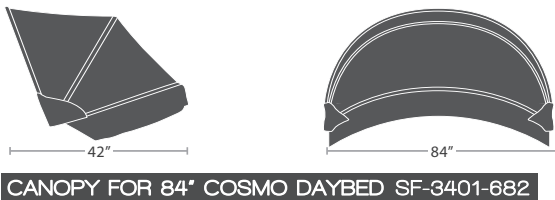

END TABLE SF-2034-303

MADE TO ORDER

26 lbs.

COFFEE TABLE SF-2034-311

MADE TO ORDER

MADE TO ORDER