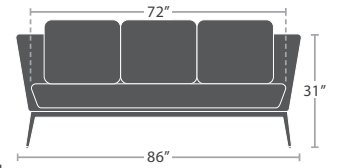

MADE TO ORDER

27 lbs.

LOVESEAT SF-2034-102

MADE TO ORDER

35 lbs.

SOFA SF-2034-103

MADE TO ORDER

20 lbs.

END TABLE SF-2034-303

MADE TO ORDER

26 lbs.

COFFEE TABLE SF-2034-311

MADE TO ORDER

MADE TO ORDER