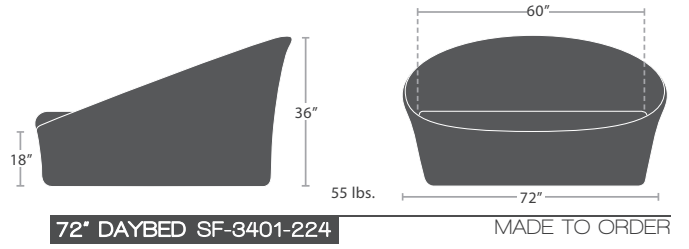

MADE TO ORDER

27 lbs.

LOVESEAT SF-2034-102

MADE TO ORDER

35 lbs.

SOFA SF-2034-103

MADE TO ORDER

20 lbs.

END TABLE SF-2034-303

MADE TO ORDER

26 lbs.

COFFEE TABLE SF-2034-311

MADE TO ORDER

MADE TO ORDER