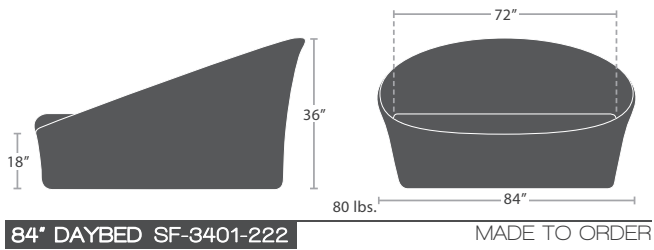

MADE TO ORDER

27 lbs.

LOVESEAT SF-2034-102

MADE TO ORDER

35 lbs.

SOFA SF-2034-103

MADE TO ORDER

20 lbs.

END TABLE SF-2034-303

MADE TO ORDER

26 lbs.

COFFEE TABLE SF-2034-311

MADE TO ORDER

MADE TO ORDER