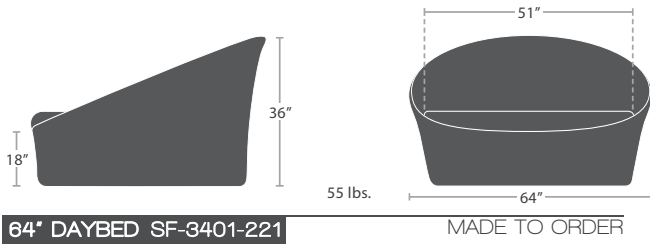

MADE TO ORDER

27 lbs.

LOVESEAT SF-2034-102

MADE TO ORDER

35 lbs.

SOFA SF-2034-103

MADE TO ORDER

20 lbs.

END TABLE SF-2034-303

MADE TO ORDER

26 lbs.

COFFEE TABLE SF-2034-311

MADE TO ORDER

MADE TO ORDER