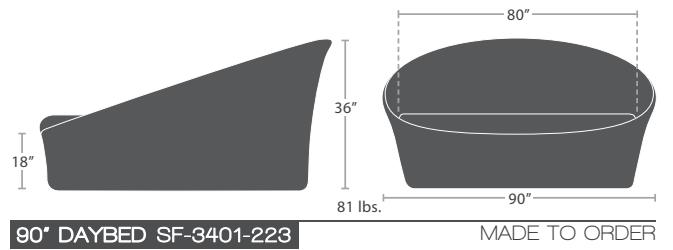

MADE TO ORDER

27 lbs.

LOVESEAT SF-2034-102

MADE TO ORDER

35 lbs.

SOFA SF-2034-103

MADE TO ORDER

20 lbs.

END TABLE SF-2034-303

MADE TO ORDER

26 lbs.

COFFEE TABLE SF-2034-311

MADE TO ORDER

MADE TO ORDER