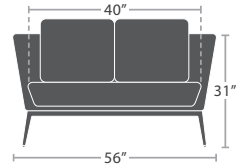

MADE TO ORDER

27 lbs.

LOVESEAT SF-2034-102

MADE TO ORDER

35 lbs.

SOFA SF-2034-103

MADE TO ORDER

20 lbs.