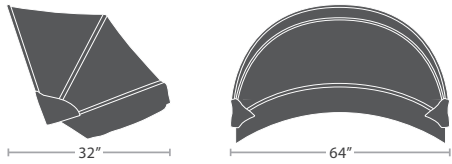

MADE TO ORDER

27 lbs.

LOVESEAT SF-2034-102

MADE TO ORDER

35 lbs.

SOFA SF-2034-103

MADE TO ORDER

20 lbs.

END TABLE SF-2034-303

MADE TO ORDER

26 lbs.

COFFEE TABLE SF-2034-311

MADE TO ORDER

MADE TO ORDER