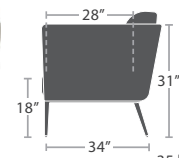

MADE TO ORDER

27 lbs.

LOVESEAT SF-2034-102

MADE TO ORDER

35 lbs.

SOFA SF-2034-103

MADE TO ORDER

20 lbs.

END TABLE SF-2034-303

MADE TO ORDER

26 lbs.

COFFEE TABLE SF-2034-311

MADE TO ORDER

MADE TO ORDER