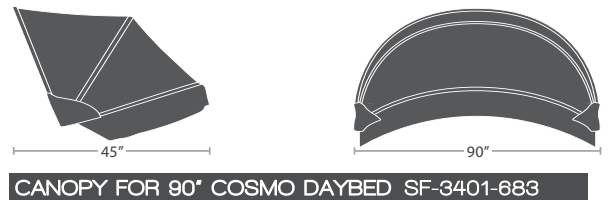

END TABLE SF-2034-303

MADE TO ORDER

26 lbs.

COFFEE TABLE SF-2034-311

MADE TO ORDER

MADE TO ORDER