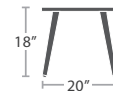

MADE TO ORDER

27 lbs.

LOVESEAT SF-2034-102

MADE TO ORDER

35 lbs.

SOFA SF-2034-103

MADE TO ORDER

20 lbs.