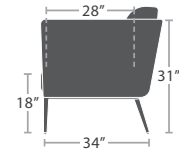

MADE TO ORDER

27 lbs.

LOVESEAT SF-2034-102

MADE TO ORDER

35 lbs.

SOFA SF-2034-103

MADE TO ORDER

20 lbs.