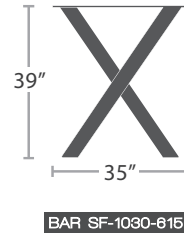

X STYLE

MADE TO ORDER