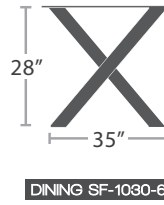

X STYLE

MADE TO ORDER