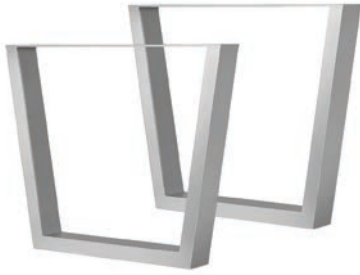

U STYLE

MADE TO ORDER