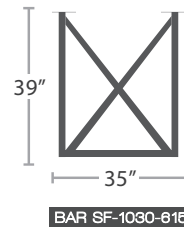

MADE TO ORDER

PARSONS LEGS

MADE TO ORDER

SQUARE X STYLE

MADE TO ORDER

FLAT X STYLE DINING

MADE TO ORDER

49 SF-1030-618-1