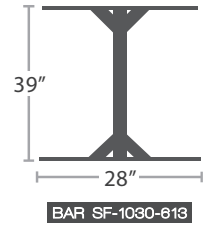

T STYLE

MADE TO ORDER