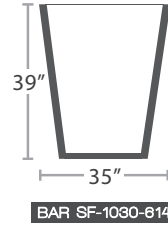

U STYLE

MADE TO ORDER