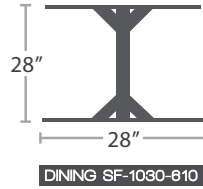

T STYLE

MADE TO ORDER