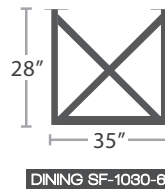

MADE TO ORDER

PARSONS LEGS

MADE TO ORDER

SQUARE X STYLE

MADE TO ORDER

FLAT X STYLE DINING

MADE TO ORDER

49 SF-1030-618-1