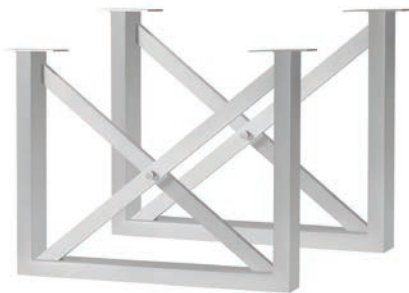

CONTEMPORARY BASES SERIES

MATERIAL OVERVIEW

POWDER COATED ALUMINUM FRAME | ALL POWDER COATING OPTIONS AVAILABLE

T STYLE

MADE TO ORDER

U STYLE

MADE TO ORDER

X STYLE

MADE TO ORDER

PARSONS LEGS

MADE TO ORDER

SQUARE X STYLE

MADE TO ORDER

FLAT X STYLE DINING

MADE TO ORDER

49 SF-1030-618-1