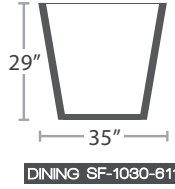

U STYLE

MADE TO ORDER