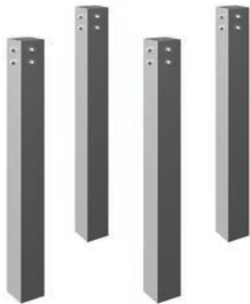

CONTEMPORARY BASES SERIES

MATERIAL OVERVIEW

POWDER COATED ALUMINUM FRAME | ALL POWDER COATING OPTIONS AVAILABLE

T STYLE

MADE TO ORDER

U STYLE

MADE TO ORDER

X STYLE

MADE TO ORDER

PARSONS LEGS

MADE TO ORDER

SQUARE X STYLE

MADE TO ORDER

FLAT X STYLE DINING

MADE TO ORDER

49 SF-1030-618-1