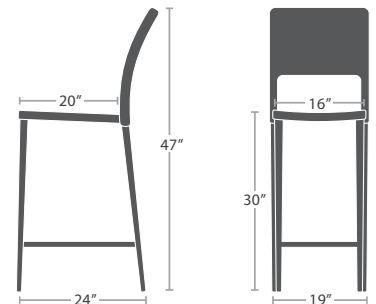

CHLOE ROPE SERIES

MATERIAL OVERVIEW

POWDER COATED ALUMINUM FRAME | SPECIAL ORDER AVAILABLE FOR OTHER COLOR OPTIONS. ADDITIONAL LEAD TIMES AND FEES MAY APPLY

11 lbs.
Optional Added Weight: 7 lbs.

DINING SIDE CHAIR SC-2207-162-2 STACKS 8

READY TO SHIP

13 lbs.
Optional Added Weight: 7 lbs.

DINING ARM CHAIR SC-2207-163-2 STACKS 8

READY TO SHIP

15 lbs.
Optional Added Weight: 6 lbs.

BAR SIDE CHAIR SC-2207-172-2 STACKS 3

READY TO SHIP

STOCKED IN