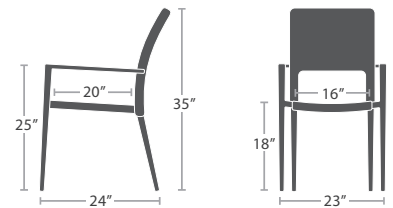

CHLOE ROPE SERIES

MATERIAL OVERVIEW

POWDER COATED ALUMINUM FRAME | SPECIAL ORDER AVAILABLE FOR OTHER COLOR OPTIONS. ADDITIONAL LEAD TIMES AND FEES MAY APPLY

11 lbs.
Optional Added Weight: 7 lbs.

DINING SIDE CHAIR SC-2207-162-2 STACKS 8

READY TO SHIP

13 lbs.
Optional Added Weight: 7 lbs.

DINING ARM CHAIR SC-2207-163-2 STACKS 8

READY TO SHIP

15 lbs.
Optional Added Weight: 6 lbs.

BAR SIDE CHAIR SC-2207-172-2 STACKS 3

READY TO SHIP

STOCKED IN