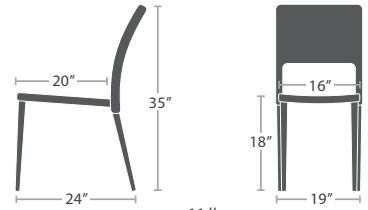

CHLOE ROPE SERIES

MATERIAL OVERVIEW

POWDER COATED ALUMINUM FRAME | SPECIAL ORDER AVAILABLE FOR OTHER COLOR OPTIONS. ADDITIONAL LEAD TIMES AND FEES MAY APPLY

11 lbs.
Optional Added Weight: 7 lbs.

DINING SIDE CHAIR SC-2207-162-2 STACKS 8

READY TO SHIP

13 lbs.
Optional Added Weight: 7 lbs.

DINING ARM CHAIR SC-2207-163-2 STACKS 8

READY TO SHIP

15 lbs.
Optional Added Weight: 6 lbs.

BAR SIDE CHAIR SC-2207-172-2 STACKS 3

READY TO SHIP

STOCKED IN