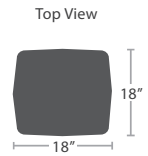

170 lbs.

LARGE DAYBED POUF SF-3216-683

MADE TO ORDER

8 lbs.

SMALL POUF (SQUARE) SF-3216-731

MADE TO ORDER

10 lbs.

POUF (SQUARE) SF-3216-732