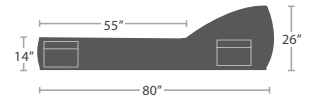

170 lbs.

LARGE DAYBED POUF SF-3216-683

MADE TO ORDER

8 lbs.

SMALL POUF (SQUARE) SF-3216-731

MADE TO ORDER

10 lbs.

POUF (SQUARE) SF-3216-732