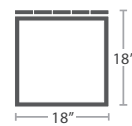

BOSCA COLLECTION

MATERIAL OVERVIEW

POWDER COATED ALUMINUM FRAME | AVAILABLE IN COMPOSITE WOOD OPTIONS

COMPOSITE WOOD

SIDE TABLE SF-7007-303

MADE TO ORDER

COFFEE TABLE SF-7007-301

MADE TO ORDER

6' BENCH SF-7007-182

MADE TO ORDER

7' BENCH SF-7007-184

MADE TO ORDER

10' BENCH SF-7007-188

MADE TO ORDER

SQUARE TABLE TOP 44" x 44" SF-7007-389

MADE TO ORDER

RECTANGULAR TABLE TOP 34" x 72" SF-7007-499

MADE TO ORDER

RECTANGULAR TABLE TOP 40" x 84" SF-7007-417

MADE TO ORDER

RECTANGULAR TABLE TOP 45" x 120" SF-7007-419

MADE TO ORDER