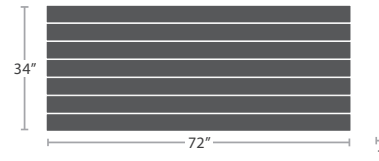

6' BENCH SF-7007-182

MADE TO ORDER

7' BENCH SF-7007-184

MADE TO ORDER

10' BENCH SF-7007-188

MADE TO ORDER

SQUARE TABLE TOP 44" x 44" SF-7007-389

MADE TO ORDER