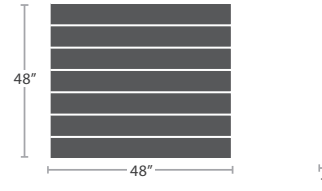

6' BENCH SF-7007-182

MADE TO ORDER

7' BENCH SF-7007-184

MADE TO ORDER

10' BENCH SF-7007-188

MADE TO ORDER

SQUARE TABLE TOP 44" x 44" SF-7007-389

MADE TO ORDER