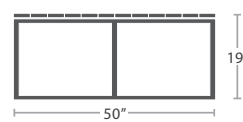

BOSCA COLLECTION

MATERIAL OVERVIEW

POWDER COATED ALUMINUM FRAME | AVAILABLE IN COMPOSITE WOOD OPTIONS

COMPOSITE WOOD

SIDE TABLE SF-7007-303

MADE TO ORDER

COFFEE TABLE SF-7007-301

MADE TO ORDER

6' BENCH SF-7007-182

MADE TO ORDER

7' BENCH SF-7007-184

MADE TO ORDER

10' BENCH SF-7007-188

MADE TO ORDER

SQUARE TABLE TOP 44" x 44" SF-7007-389

MADE TO ORDER