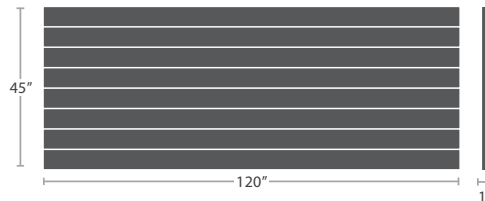

RECTANGULAR TABLE TOP 45" x 120" SF-7007-419

MADE TO ORDER