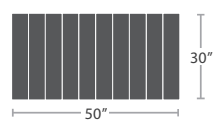

BOSCA COLLECTION

MATERIAL OVERVIEW

POWDER COATED ALUMINUM FRAME | AVAILABLE IN COMPOSITE WOOD OPTIONS

COMPOSITE WOOD

SIDE TABLE SF-7007-303

MADE TO ORDER

COFFEE TABLE SF-7007-301

MADE TO ORDER

6' BENCH SF-7007-182

MADE TO ORDER

7' BENCH SF-7007-184

MADE TO ORDER

10' BENCH SF-7007-188

MADE TO ORDER

SQUARE TABLE TOP 44" x 44" SF-7007-389

MADE TO ORDER