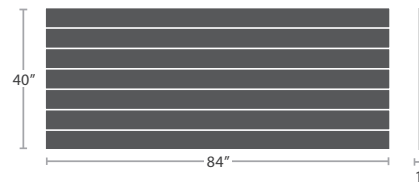

RECTANGULAR TABLE TOP 40" x 84" SF-7007-417

MADE TO ORDER