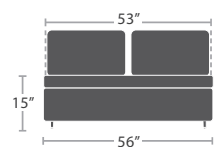

READY TO SHIP

34 lbs.

SOFA SF-2028-103

READY TO SHIP

53 lbs.

ARMLESS CHAISE SF-2028-104

READY TO SHIP

106 lbs.

DOUBLE CHAISE SF-2028-134

READY TO SHIP

68 lbs.

DAYBED (OVAL) SF-2028-232

READY TO SHIP

55 lbs.

DAYBED CANOPY (OVAL) SF-2028-683

MADE TO ORDER