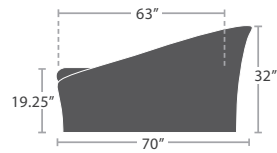

READY TO SHIP

34 lbs.

SOFA SF-2028-103

READY TO SHIP

53 lbs.

ARMLESS CHAISE SF-2028-104

READY TO SHIP

106 lbs.

DOUBLE CHAISE SF-2028-134

READY TO SHIP

68 lbs.

DAYBED (OVAL) SF-2028-232

READY TO SHIP

55 lbs.

DAYBED CANOPY (OVAL) SF-2028-683

MADE TO ORDER

DAYBED (ROUND) SF-2028-222

READY TO SHIP

DAYBED CANOPY (ROUND) SF-2028-684

MADE TO ORDER

12 lbs.

DINING ARM CHAIR STYLE 1 SF-2028-163-1

READY TO SHIP

10 lbs.