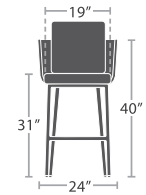

DOUBLE CHAISE SF-2028-134

READY TO SHIP

68 lbs.

DAYBED (OVAL) SF-2028-232

READY TO SHIP

55 lbs.

DAYBED CANOPY (OVAL) SF-2028-683

MADE TO ORDER

DAYBED (ROUND) SF-2028-222

READY TO SHIP

DAYBED CANOPY (ROUND) SF-2028-684

MADE TO ORDER

12 lbs.

DINING ARM CHAIR STYLE 1 SF-2028-163-1

READY TO SHIP

10 lbs.

DINING ARM CHAIR STYLE 2 SF-2028-163-2

READY TO SHIP

12 lbs.

BAR ARM CHAIR SF-2028-173

READY TO SHIP

20 lbs.

END TABLE SF-2028-303

READY TO SHIP