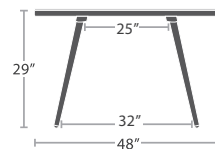

12 lbs.

READY TO SHIP

10 lbs.

READY TO SHIP

12 lbs.

READY TO SHIP

20 lbs.

READY TO SHIP

27 lbs.

READY TO SHIP

46 lbs.

DINING TABLE SF-2028-325

READY TO SHIP