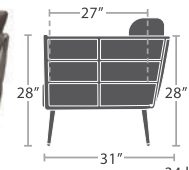

ARIA COLLECTION

MATERIAL OVERVIEW

POWDER COATED ALUMINUM FRAME | WEAVE STRAP | NO STANDARD CUSHIONS INCLUDED | UPHOLSTERY OR AWNING GRADE FABRIC CANOPY

19 lbs.

CLUB CHAIR SF-2028-101

READY TO SHIP

28 lbs.

LOVESEAT SF-2028-102

READY TO SHIP

34 lbs.

SOFA SF-2028-103

READY TO SHIP

53 lbs.

ARMLESS CHAISE SF-2028-104

READY TO SHIP

106 lbs.

DOUBLE CHAISE SF-2028-134

READY TO SHIP

68 lbs.

DAYBED (OVAL) SF-2028-232

READY TO SHIP

55 lbs.

DAYBED CANOPY (OVAL) SF-2028-683

MADE TO ORDER