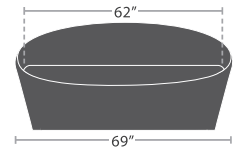

ARIA COLLECTION

MATERIAL OVERVIEW

POWDER COATED ALUMINUM FRAME | WEAVE STRAP | NO STANDARD CUSHIONS INCLUDED | UPHOLSTERY OR AWNING GRADE FABRIC CANOPY

19 lbs.

CLUB CHAIR SF-2028-101

READY TO SHIP

28 lbs.

LOVESEAT SF-2028-102

READY TO SHIP

34 lbs.

SOFA SF-2028-103

READY TO SHIP

53 lbs.

ARMLESS CHAISE SF-2028-104

READY TO SHIP

106 lbs.

DOUBLE CHAISE SF-2028-134

READY TO SHIP

68 lbs.

DAYBED (OVAL) SF-2028-232

READY TO SHIP

55 lbs.

DAYBED CANOPY (OVAL) SF-2028-683

MADE TO ORDER