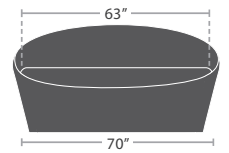

READY TO SHIP

34 lbs.

SOFA SF-2028-103

READY TO SHIP

53 lbs.

ARMLESS CHAISE SF-2028-104

READY TO SHIP

106 lbs.

DOUBLE CHAISE SF-2028-134

READY TO SHIP

68 lbs.

DAYBED (OVAL) SF-2028-232

READY TO SHIP

55 lbs.

DAYBED CANOPY (OVAL) SF-2028-683

MADE TO ORDER

DAYBED (ROUND) SF-2028-222

READY TO SHIP

DAYBED CANOPY (ROUND) SF-2028-684

MADE TO ORDER

12 lbs.

DINING ARM CHAIR STYLE 1 SF-2028-163-1

READY TO SHIP

10 lbs.