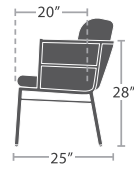

READY TO SHIP

34 lbs.

SOFA SF-2028-103

READY TO SHIP

53 lbs.

ARMLESS CHAISE SF-2028-104

READY TO SHIP

106 lbs.

DOUBLE CHAISE SF-2028-134

READY TO SHIP

68 lbs.

DAYBED (OVAL) SF-2028-232

READY TO SHIP

55 lbs.

DAYBED CANOPY (OVAL) SF-2028-683

MADE TO ORDER

DAYBED (ROUND) SF-2028-222

READY TO SHIP

DAYBED CANOPY (ROUND) SF-2028-684

MADE TO ORDER

12 lbs.

DINING ARM CHAIR STYLE 1 SF-2028-163-1

READY TO SHIP

10 lbs.