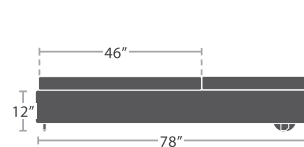

READY TO SHIP

34 lbs.

SOFA SF-2028-103

READY TO SHIP

53 lbs.

ARMLESS CHAISE SF-2028-104

READY TO SHIP

106 lbs.

DOUBLE CHAISE SF-2028-134

READY TO SHIP

68 lbs.

DAYBED (OVAL) SF-2028-232

READY TO SHIP

55 lbs.

DAYBED CANOPY (OVAL) SF-2028-683

MADE TO ORDER