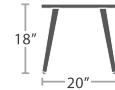

DAYBED (ROUND) SF-2028-222

READY TO SHIP

DAYBED CANOPY (ROUND) SF-2028-684

MADE TO ORDER

12 lbs.

DINING ARM CHAIR STYLE 1 SF-2028-163-1

READY TO SHIP

10 lbs.

DINING ARM CHAIR STYLE 2 SF-2028-163-2

READY TO SHIP

12 lbs.

BAR ARM CHAIR SF-2028-173

READY TO SHIP

20 lbs.

END TABLE SF-2028-303

READY TO SHIP