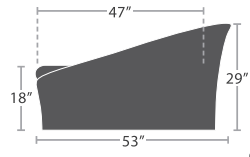

READY TO SHIP

34 lbs.

SOFA SF-2028-103

READY TO SHIP

53 lbs.

ARMLESS CHAISE SF-2028-104

READY TO SHIP

106 lbs.

DOUBLE CHAISE SF-2028-134

READY TO SHIP

68 lbs.

DAYBED (OVAL) SF-2028-232

READY TO SHIP

55 lbs.

DAYBED CANOPY (OVAL) SF-2028-683

MADE TO ORDER