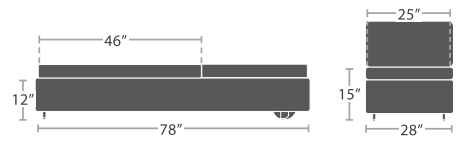

ARIA COLLECTION

MATERIAL OVERVIEW

POWDER COATED ALUMINUM FRAME | WEAVE STRAP | NO STANDARD CUSHIONS INCLUDED | UPHOLSTERY OR AWNING GRADE FABRIC CANOPY

19 lbs.

CLUB CHAIR SF-2028-101

READY TO SHIP

28 lbs.

LOVESEAT SF-2028-102

READY TO SHIP

34 lbs.

SOFA SF-2028-103

READY TO SHIP

53 lbs.

ARMLESS CHAISE SF-2028-104

READY TO SHIP

106 lbs.