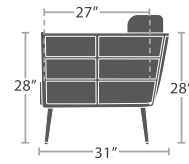

ARIA COLLECTION

MATERIAL OVERVIEW

POWDER COATED ALUMINUM FRAME | WEAVE STRAP | NO STANDARD CUSHIONS INCLUDED | UPHOLSTERY OR AWNING GRADE FABRIC CANOPY

19 lbs.

CLUB CHAIR SF-2028-101

READY TO SHIP

28 lbs.

LOVESEAT SF-2028-102

READY TO SHIP

34 lbs.

SOFA SF-2028-103

READY TO SHIP

53 lbs.

ARMLESS CHAISE SF-2028-104

READY TO SHIP

106 lbs.