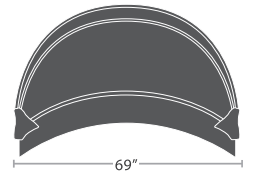

READY TO SHIP

34 lbs.

SOFA SF-2028-103

READY TO SHIP

53 lbs.

ARMLESS CHAISE SF-2028-104

READY TO SHIP

106 lbs.

DOUBLE CHAISE SF-2028-134

READY TO SHIP

68 lbs.

DAYBED (OVAL) SF-2028-232

READY TO SHIP

55 lbs.

DAYBED CANOPY (OVAL) SF-2028-683

MADE TO ORDER

DAYBED (ROUND) SF-2028-222

READY TO SHIP

DAYBED CANOPY (ROUND) SF-2028-684

MADE TO ORDER

12 lbs.

DINING ARM CHAIR STYLE 1 SF-2028-163-1

READY TO SHIP

10 lbs.