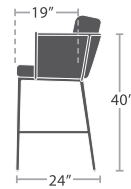

DOUBLE CHAISE SF-2028-134

READY TO SHIP

68 lbs.

DAYBED (OVAL) SF-2028-232

READY TO SHIP

55 lbs.

DAYBED CANOPY (OVAL) SF-2028-683

MADE TO ORDER

DAYBED (ROUND) SF-2028-222

READY TO SHIP

DAYBED CANOPY (ROUND) SF-2028-684

MADE TO ORDER

12 lbs.

DINING ARM CHAIR STYLE 1 SF-2028-163-1

READY TO SHIP

10 lbs.

DINING ARM CHAIR STYLE 2 SF-2028-163-2

READY TO SHIP

12 lbs.

BAR ARM CHAIR SF-2028-173

READY TO SHIP

20 lbs.

END TABLE SF-2028-303

READY TO SHIP