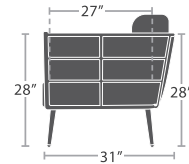

ARIA COLLECTION

MATERIAL OVERVIEW

POWDER COATED ALUMINUM FRAME | WEAVE STRAP | NO STANDARD CUSHIONS INCLUDED | UPHOLSTERY OR AWNING GRADE FABRIC CANOPY

19 lbs.

CLUB CHAIR SF-2028-101

READY TO SHIP

28 lbs.

LOVESEAT SF-2028-102

READY TO SHIP

34 lbs.

SOFA SF-2028-103

READY TO SHIP

53 lbs.

ARMLESS CHAISE SF-2028-104

READY TO SHIP

106 lbs.