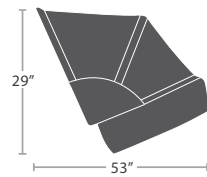

READY TO SHIP

34 lbs.

SOFA SF-2028-103

READY TO SHIP

53 lbs.

ARMLESS CHAISE SF-2028-104

READY TO SHIP

106 lbs.

DOUBLE CHAISE SF-2028-134

READY TO SHIP

68 lbs.

DAYBED (OVAL) SF-2028-232

READY TO SHIP

55 lbs.

DAYBED CANOPY (OVAL) SF-2028-683

MADE TO ORDER

DAYBED (ROUND) SF-2028-222

READY TO SHIP

DAYBED CANOPY (ROUND) SF-2028-684

MADE TO ORDER

12 lbs.

DINING ARM CHAIR STYLE 1 SF-2028-163-1

READY TO SHIP

10 lbs.