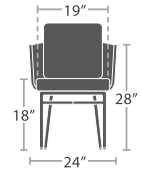

READY TO SHIP

34 lbs.

SOFA SF-2028-103

READY TO SHIP

53 lbs.

ARMLESS CHAISE SF-2028-104

READY TO SHIP

106 lbs.

DOUBLE CHAISE SF-2028-134

READY TO SHIP

68 lbs.

DAYBED (OVAL) SF-2028-232

READY TO SHIP

55 lbs.

DAYBED CANOPY (OVAL) SF-2028-683

MADE TO ORDER

DAYBED (ROUND) SF-2028-222

READY TO SHIP

DAYBED CANOPY (ROUND) SF-2028-684

MADE TO ORDER

12 lbs.

DINING ARM CHAIR STYLE 1 SF-2028-163-1

READY TO SHIP

10 lbs.