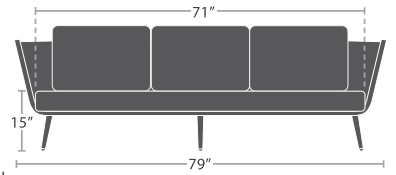

ARIA COLLECTION

MATERIAL OVERVIEW

POWDER COATED ALUMINUM FRAME | WEAVE STRAP | NO STANDARD CUSHIONS INCLUDED | UPHOLSTERY OR AWNING GRADE FABRIC CANOPY

19 lbs.

CLUB CHAIR SF-2028-101

READY TO SHIP

28 lbs.

LOVESEAT SF-2028-102

READY TO SHIP

34 lbs.

SOFA SF-2028-103

READY TO SHIP

53 lbs.

ARMLESS CHAISE SF-2028-104

READY TO SHIP

106 lbs.

DOUBLE CHAISE SF-2028-134

READY TO SHIP

68 lbs.

DAYBED (OVAL) SF-2028-232

READY TO SHIP

55 lbs.

DAYBED CANOPY (OVAL) SF-2028-683

MADE TO ORDER