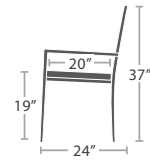

DOUBLE CHAISE SF-2028-134

READY TO SHIP

68 lbs.

DAYBED (OVAL) SF-2028-232

READY TO SHIP

55 lbs.

DAYBED CANOPY (OVAL) SF-2028-683

MADE TO ORDER

DAYBED (ROUND) SF-2028-222

READY TO SHIP

DAYBED CANOPY (ROUND) SF-2028-684

MADE TO ORDER

12 lbs.

DINING ARM CHAIR STYLE 1 SF-2028-163-1

READY TO SHIP

10 lbs.

DINING ARM CHAIR STYLE 2 SF-2028-163-2

READY TO SHIP

12 lbs.

BAR ARM CHAIR SF-2028-173

READY TO SHIP

20 lbs.

END TABLE SF-2028-303

READY TO SHIP