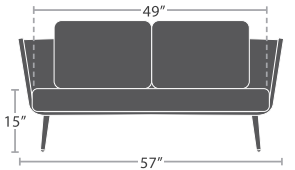

ARIA COLLECTION

MATERIAL OVERVIEW

POWDER COATED ALUMINUM FRAME | WEAVE STRAP | NO STANDARD CUSHIONS INCLUDED | UPHOLSTERY OR AWNING GRADE FABRIC CANOPY

19 lbs.

CLUB CHAIR SF-2028-101

READY TO SHIP

28 lbs.

LOVESEAT SF-2028-102

READY TO SHIP

34 lbs.

SOFA SF-2028-103

READY TO SHIP

53 lbs.

ARMLESS CHAISE SF-2028-104

READY TO SHIP

106 lbs.

DOUBLE CHAISE SF-2028-134

READY TO SHIP

68 lbs.

DAYBED (OVAL) SF-2028-232

READY TO SHIP

55 lbs.

DAYBED CANOPY (OVAL) SF-2028-683

MADE TO ORDER