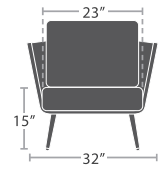

ARIA COLLECTION

MATERIAL OVERVIEW

POWDER COATED ALUMINUM FRAME | WEAVE STRAP | NO STANDARD CUSHIONS INCLUDED | UPHOLSTERY OR AWNING GRADE FABRIC CANOPY

19 lbs.

CLUB CHAIR SF-2028-101

READY TO SHIP

28 lbs.

LOVESEAT SF-2028-102

READY TO SHIP

34 lbs.

SOFA SF-2028-103

READY TO SHIP

53 lbs.

ARMLESS CHAISE SF-2028-104

READY TO SHIP

106 lbs.