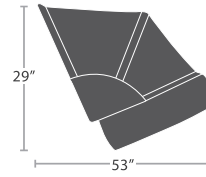

READY TO SHIP

34 lbs.

SOFA SF-2028-103

READY TO SHIP

53 lbs.

ARMLESS CHAISE SF-2028-104

READY TO SHIP

106 lbs.

DOUBLE CHAISE SF-2028-134

READY TO SHIP

68 lbs.

DAYBED (OVAL) SF-2028-232

READY TO SHIP

55 lbs.

DAYBED CANOPY (OVAL) SF-2028-683

MADE TO ORDER

DAYBED (ROUND) SF-2028-222

READY TO SHIP

DAYBED CANOPY (ROUND) SF-2028-684

MADE TO ORDER

12 lbs.

DINING ARM CHAIR STYLE 1 SF-2028-163-1

READY TO SHIP

10 lbs.