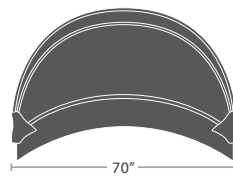

READY TO SHIP

34 lbs.

SOFA SF-2028-103

READY TO SHIP

53 lbs.

ARMLESS CHAISE SF-2028-104

READY TO SHIP

106 lbs.

DOUBLE CHAISE SF-2028-134

READY TO SHIP

68 lbs.

DAYBED (OVAL) SF-2028-232

READY TO SHIP

55 lbs.

DAYBED CANOPY (OVAL) SF-2028-683

MADE TO ORDER

DAYBED (ROUND) SF-2028-222

READY TO SHIP

DAYBED CANOPY (ROUND) SF-2028-684

MADE TO ORDER

12 lbs.

DINING ARM CHAIR STYLE 1 SF-2028-163-1

READY TO SHIP

10 lbs.