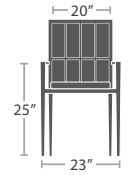

DOUBLE CHAISE SF-2028-134

READY TO SHIP

68 lbs.

DAYBED (OVAL) SF-2028-232

READY TO SHIP

55 lbs.

DAYBED CANOPY (OVAL) SF-2028-683

MADE TO ORDER

DAYBED (ROUND) SF-2028-222

READY TO SHIP

DAYBED CANOPY (ROUND) SF-2028-684

MADE TO ORDER

12 lbs.

DINING ARM CHAIR STYLE 1 SF-2028-163-1

READY TO SHIP

10 lbs.

DINING ARM CHAIR STYLE 2 SF-2028-163-2

READY TO SHIP

12 lbs.

BAR ARM CHAIR SF-2028-173

READY TO SHIP

20 lbs.

END TABLE SF-2028-303

READY TO SHIP